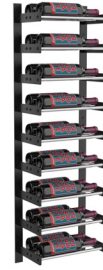

Available in: Up to 17' in height, with 6 unique mounting upgrades.

STYLISH ADD ONS

Add Wine Box, Presentation Rows, Steware Racks, Shevles, and Perches for unique design enhancements.

SEATTLE (WA)

Wine Wall

- Matte Black
- Single-deep bottle storage
- 36 bottles

VINTAGEVIEW®
MOVING WINE STORAGE FORWARD

HEIGHTS

5"

15"

30"

45"

WIDTH/DEPTH

Available in (3) widths and (3) depths with extensions for each

1C

2C

3C

extension

STYLES

Shelf
(3 depths)

Wine Box
(3 widths)

Stemware
Rack

Presentation Row
(3 widths)

Cork Ledge
(3 widths)

FLOOR TO CEILING

Wine Wall Post or Low Profile

Matte Black

Matte Black/
Chrome

Matte Black/
Golden Bronze