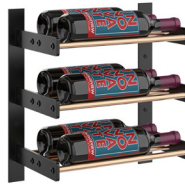

Available in: Up to 17' in height, with 6 unique mounting upgrades.

STYLISH ADD ONS

Add Wine Box, Presentation Rows, Steware Racks, Shevles, and Perches for unique design enhancements.

SEATTLE (WA)

Wine Wall

- Matte Black
- Single-deep bottle storage
- 36 bottles

VINTAGEVIEW®
MOVING WINE STORAGE FORWARD

HEIGHTS

5"

15"

30"

45"

WIDTH/DEPTH

Available in (3) widths and (3) depths with extensions for each

1C

2C

3C

extension

STYLES

Shelf
(3 depths)

Wine Box
(3 widths)

Stemware
Rack

Presentation Row
(3 widths)

Cork Ledge
(3 widths)

FLOOR TO CEILING

Wine Wall Post or Low Profile

Matte Black

Matte Black/
Chrome

Matte Black/
Golden Bronze