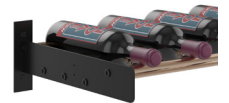

Available in (3) widths and (3) depths with extensions for each

1C

2C

3C

extension

STYLES

Shelf
(3 depths)

Wine Box
(3 widths)

Stemware
Rack

Presentation Row
(3 widths)

Cork Ledge
(3 widths)

FLOOR TO CEILING

Wine Wall Post or Low Profile

Matte Black

Matte Black/
Chrome

Matte Black/
Golden Bronze