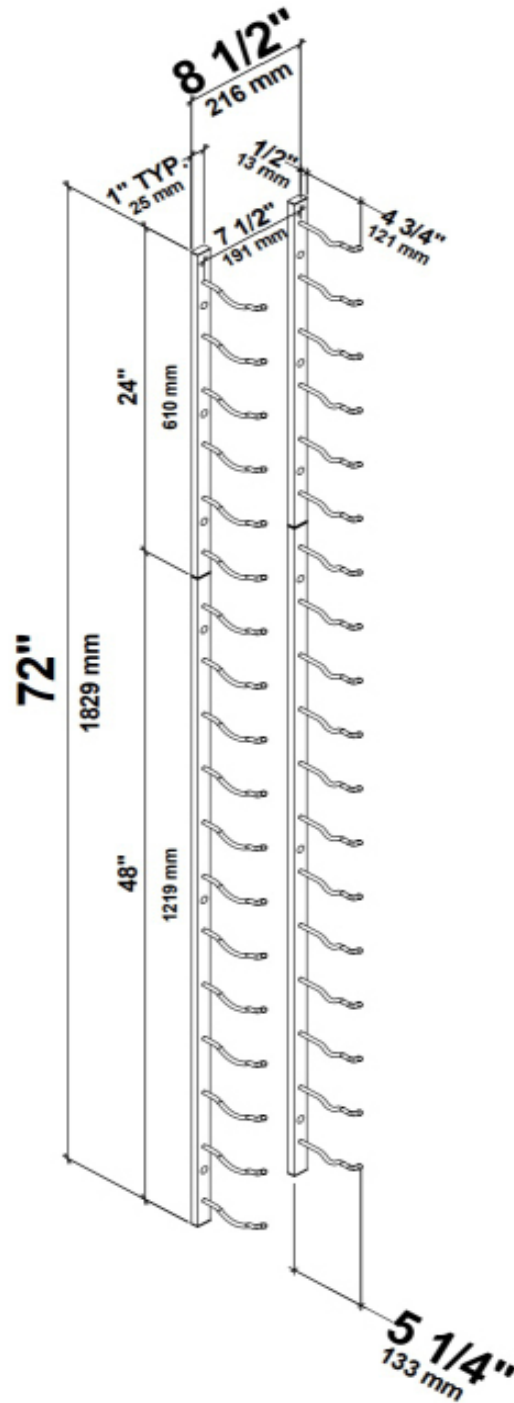

W Series Wine Rack 6 Kit

Spec Sheet for WS61 (18-bottle wall mounted wine rack kit)

Allow for 13" (33cm) width with bottles stored.

SCAN FOR BILT. 3D INSTRUCTIONS

POWERED BY BILT INTELLIGENT INSTRUCTIONS®