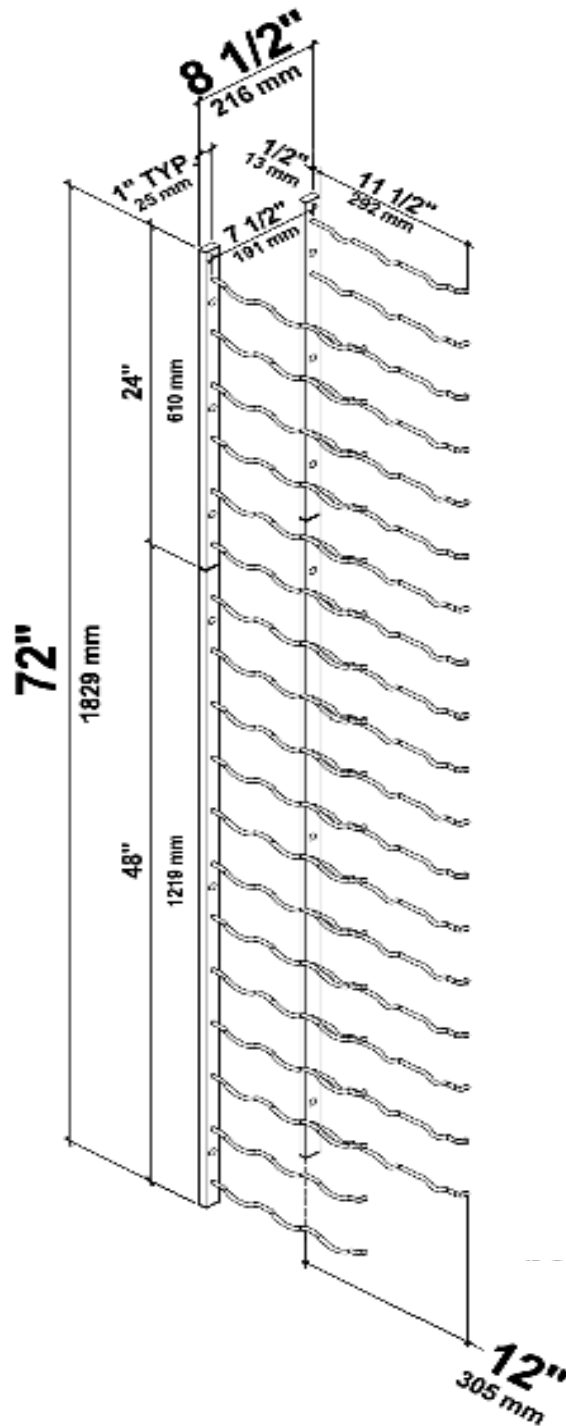

# W Series Wine Rack 6 Kit

Spec Sheet for WS63 (54-bottle wall mounted wine rack kit)

Allow for 13" (33cm) width with bottles stored.

SCAN FOR BILT. 3D INSTRUCTIONS

POWERED BY BILT INTELLIGENT INSTRUCTIONS®