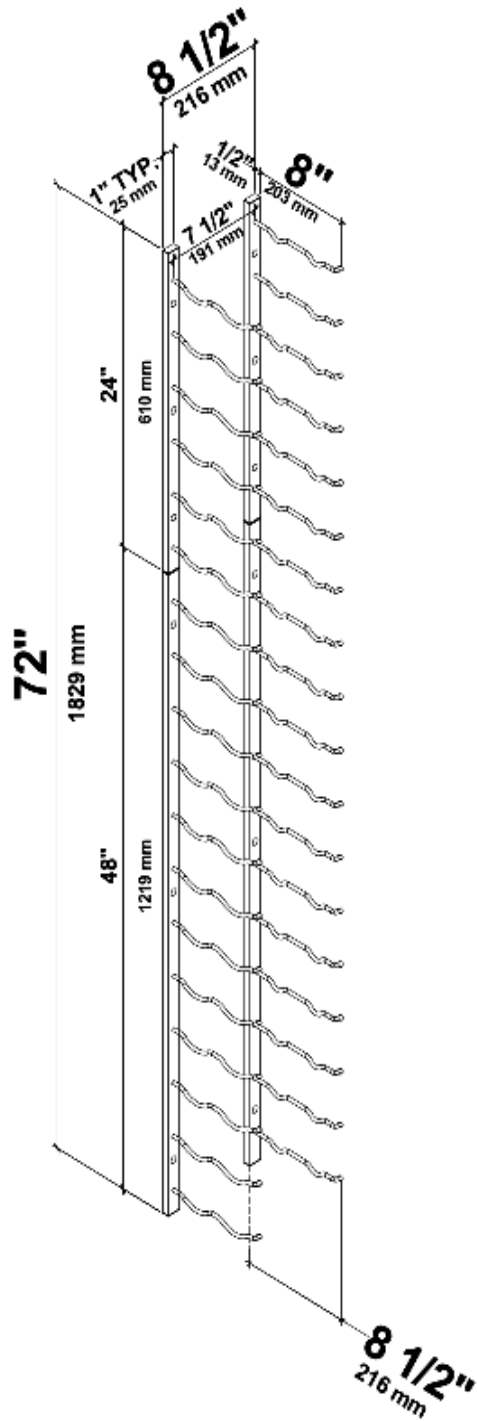

W Series Wine Rack 6 Kit

Spec Sheet for WS62 (36-bottle wall mounted wine rack kit)

Allow for 13" (33cm) width with bottles stored.

SCAN FOR BILT. 3D INSTRUCTIONS

POWERED BY BILT INTELLIGENT INSTRUCTIONS®