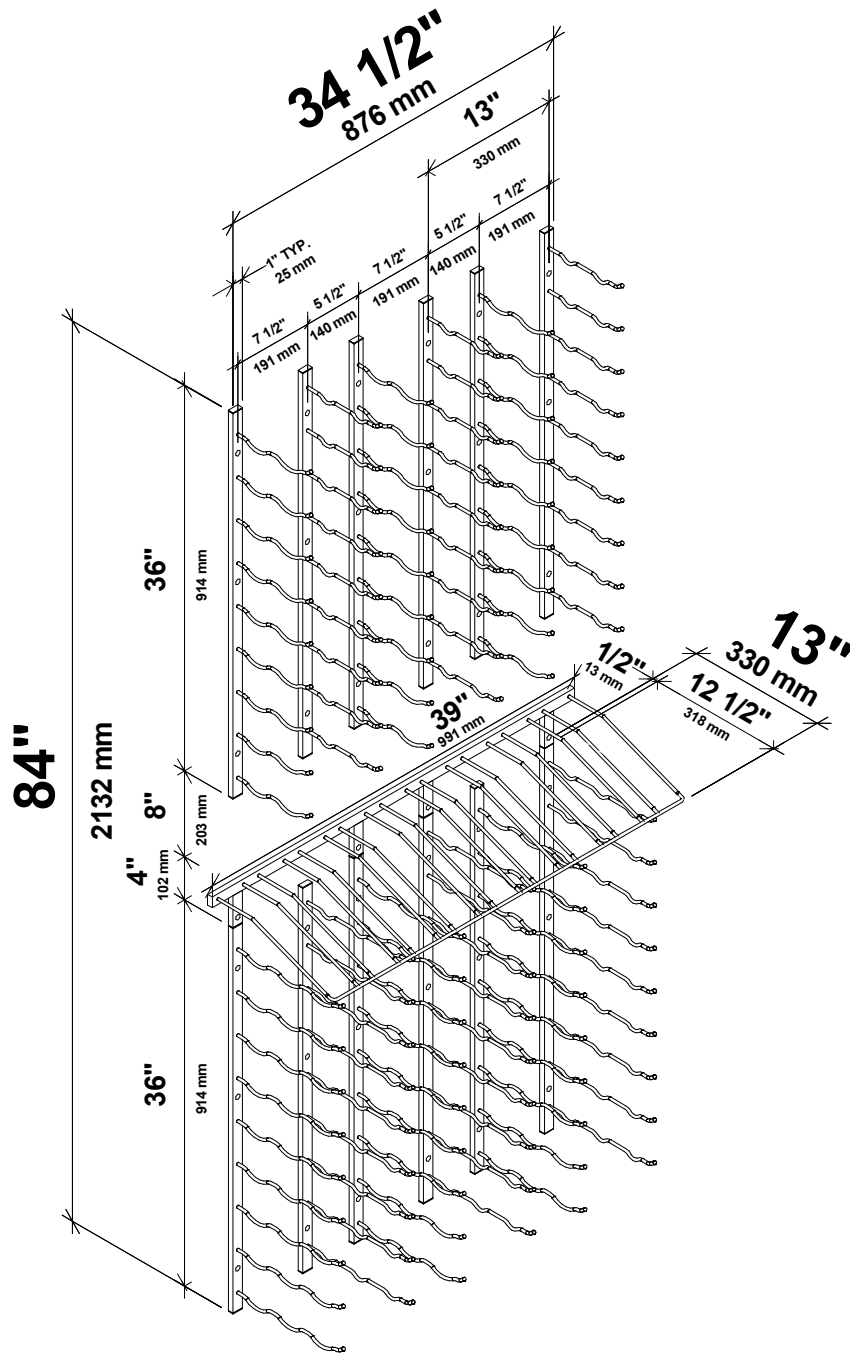

W Series 'Presentation Row' Wine Rack Kit

Spec Sheet for WS-PR-KIT-1 (144-bottle wine rack kit)

SCAN FOR **BILT**. 3D INSTRUCTIONS

POWERED BY **BILT** INTELLIGENT INSTRUCTIONS®

VINTAGEVIEW®
MOVING WINE STORAGE FORWARD

4690 Joliet St., Denver, CO 80239 | phone: 866.650.1500 | fax: 866.650.1501 | VintageView.com

For product warranty information, please visit vintageview.com/warranty