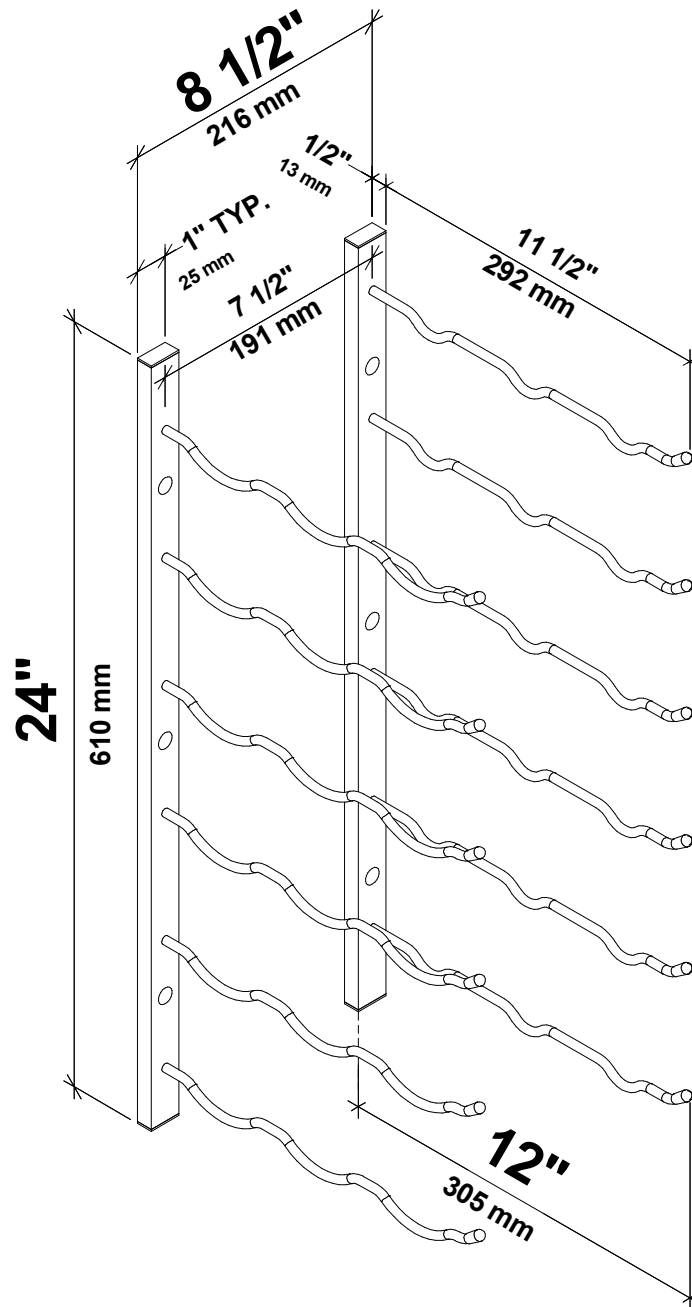

W Series Wine Rack 2

Spec Sheet for WS23 (18-bottle metal wine rack)

Allow for 13" (330mm) width to fit most 750ml wine bottles)

SCAN FOR BILT. 3D INSTRUCTIONS

POWERED BY BILT INTELLIGENT INSTRUCTIONS®

VINTAGEVIEW®
MOVING WINE STORAGE FORWARD