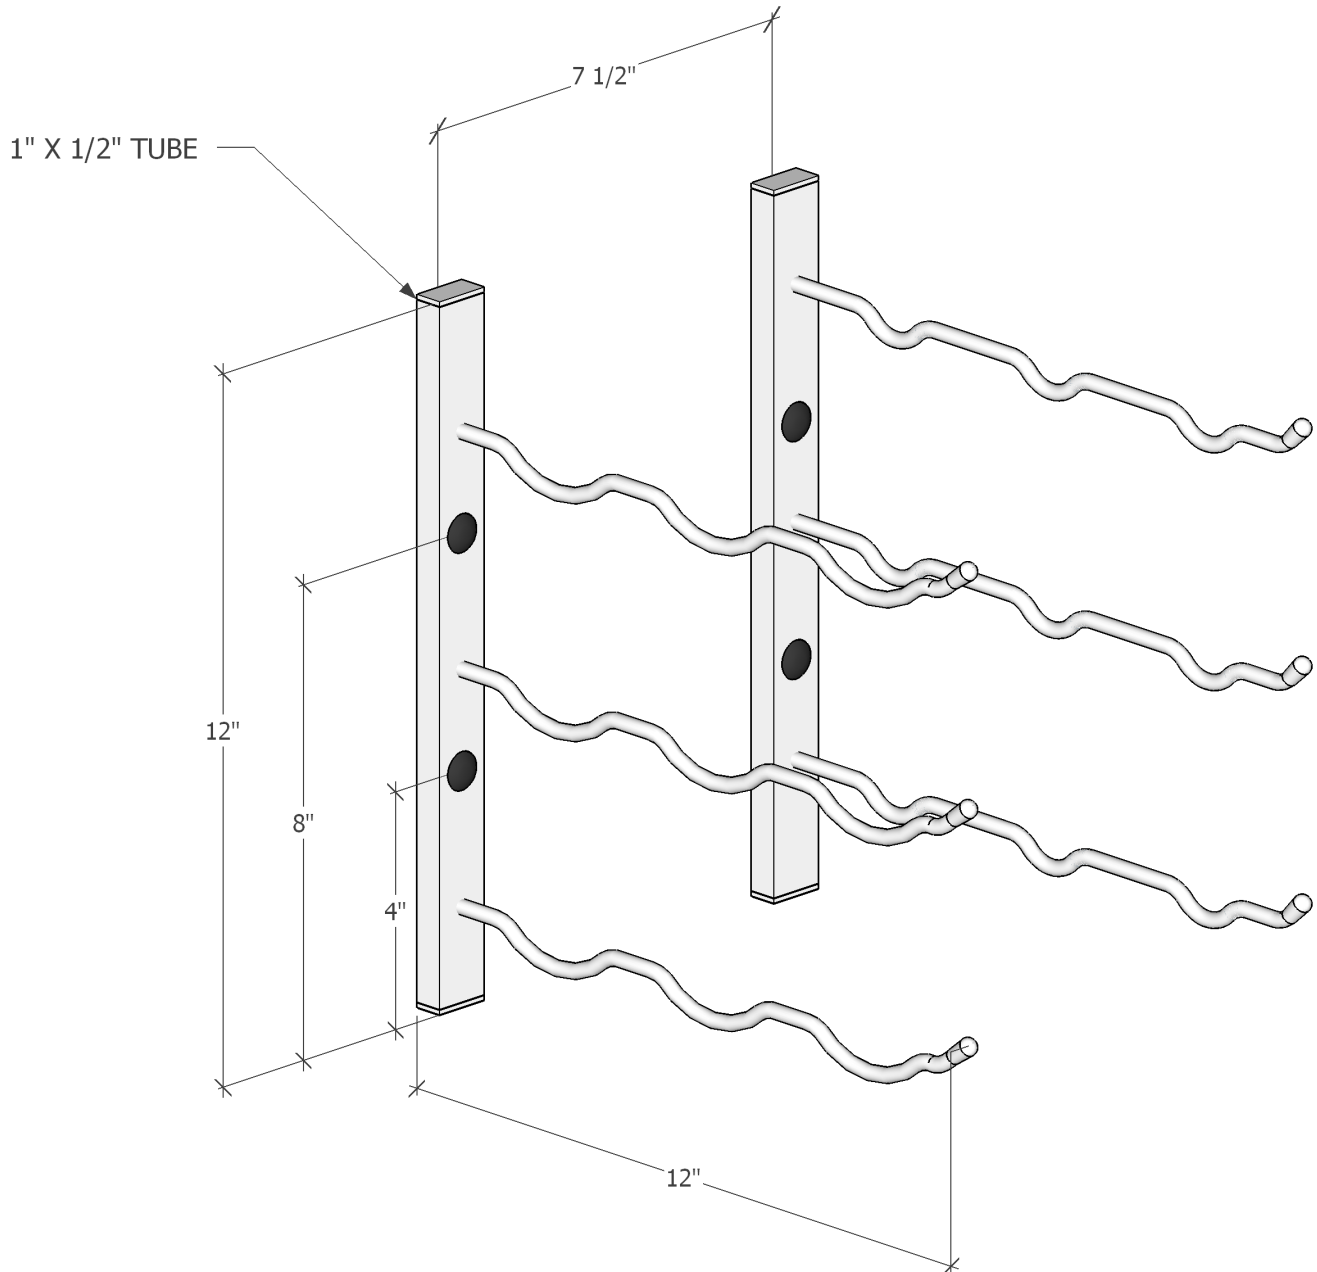

VINTAGEVIEW®
MOVING WINE STORAGE FORWARD

Wall Series 1 foot 3 bottle deep (WS13) Spec Sheet

VintageView recommends 13 inches overall width allowance for most wine bottles.