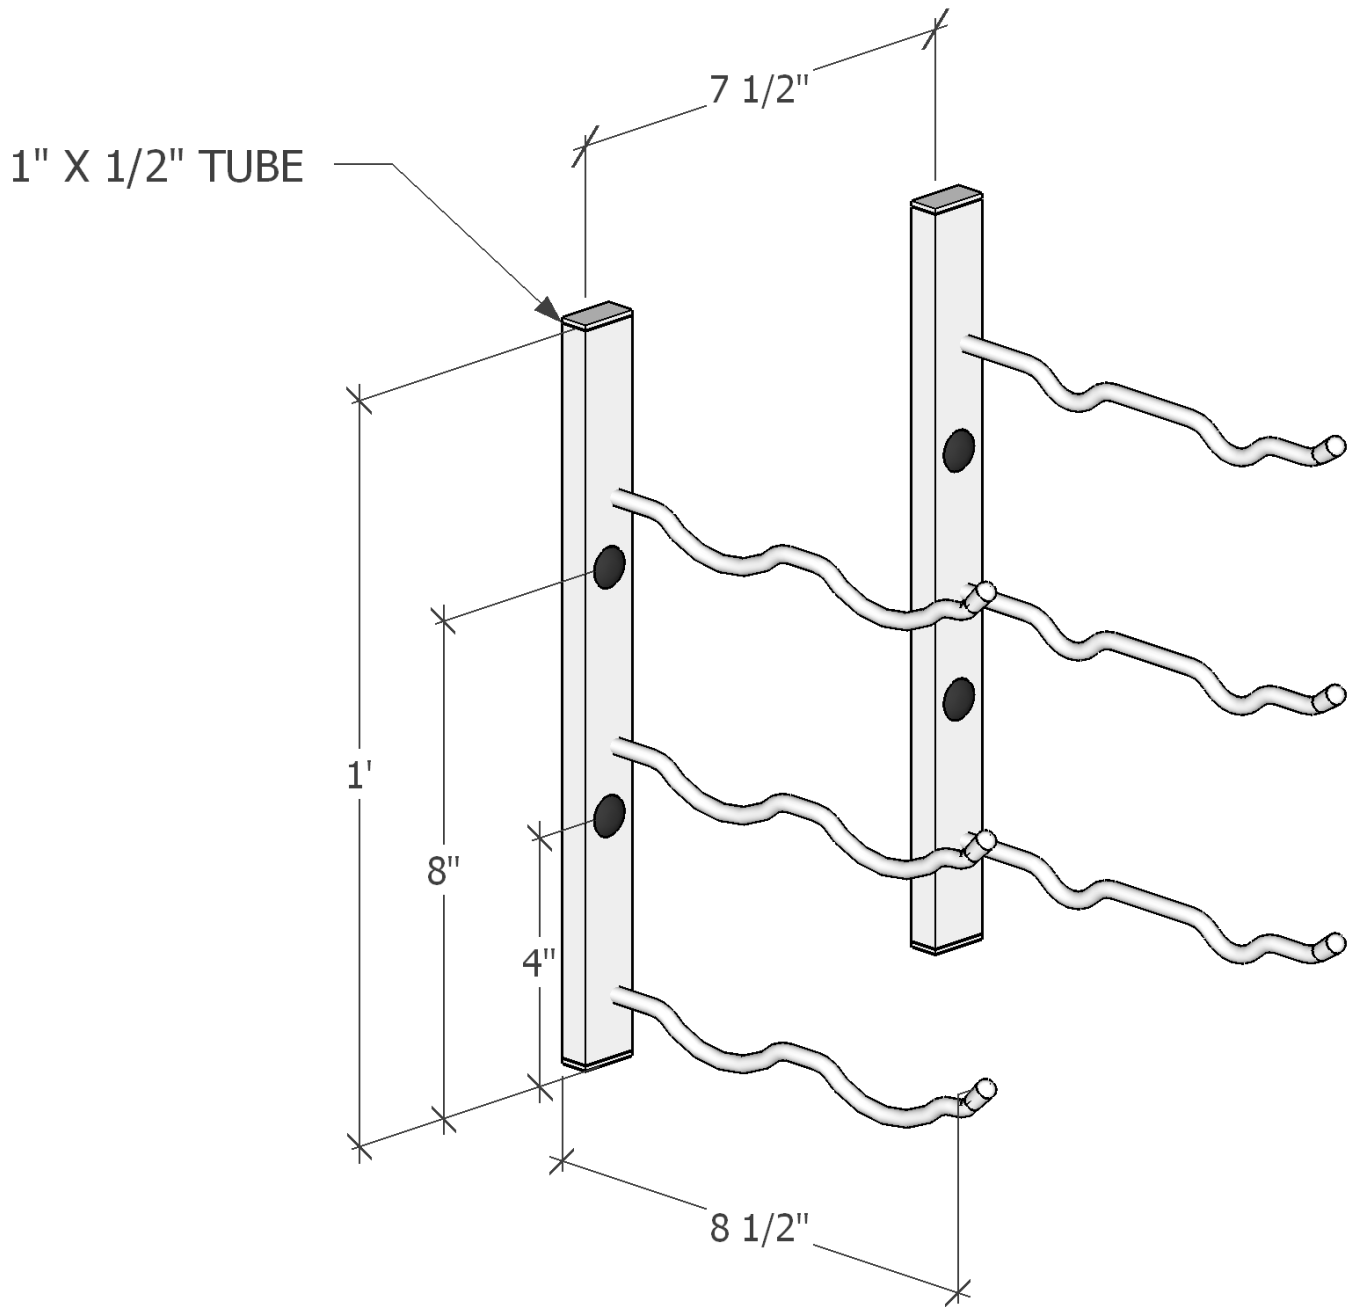

## Wall Series 1 foot 2 bottle deep (WS12) Spec Sheet

VintageView recommends 13 inches overall width allowance for most wine bottles.