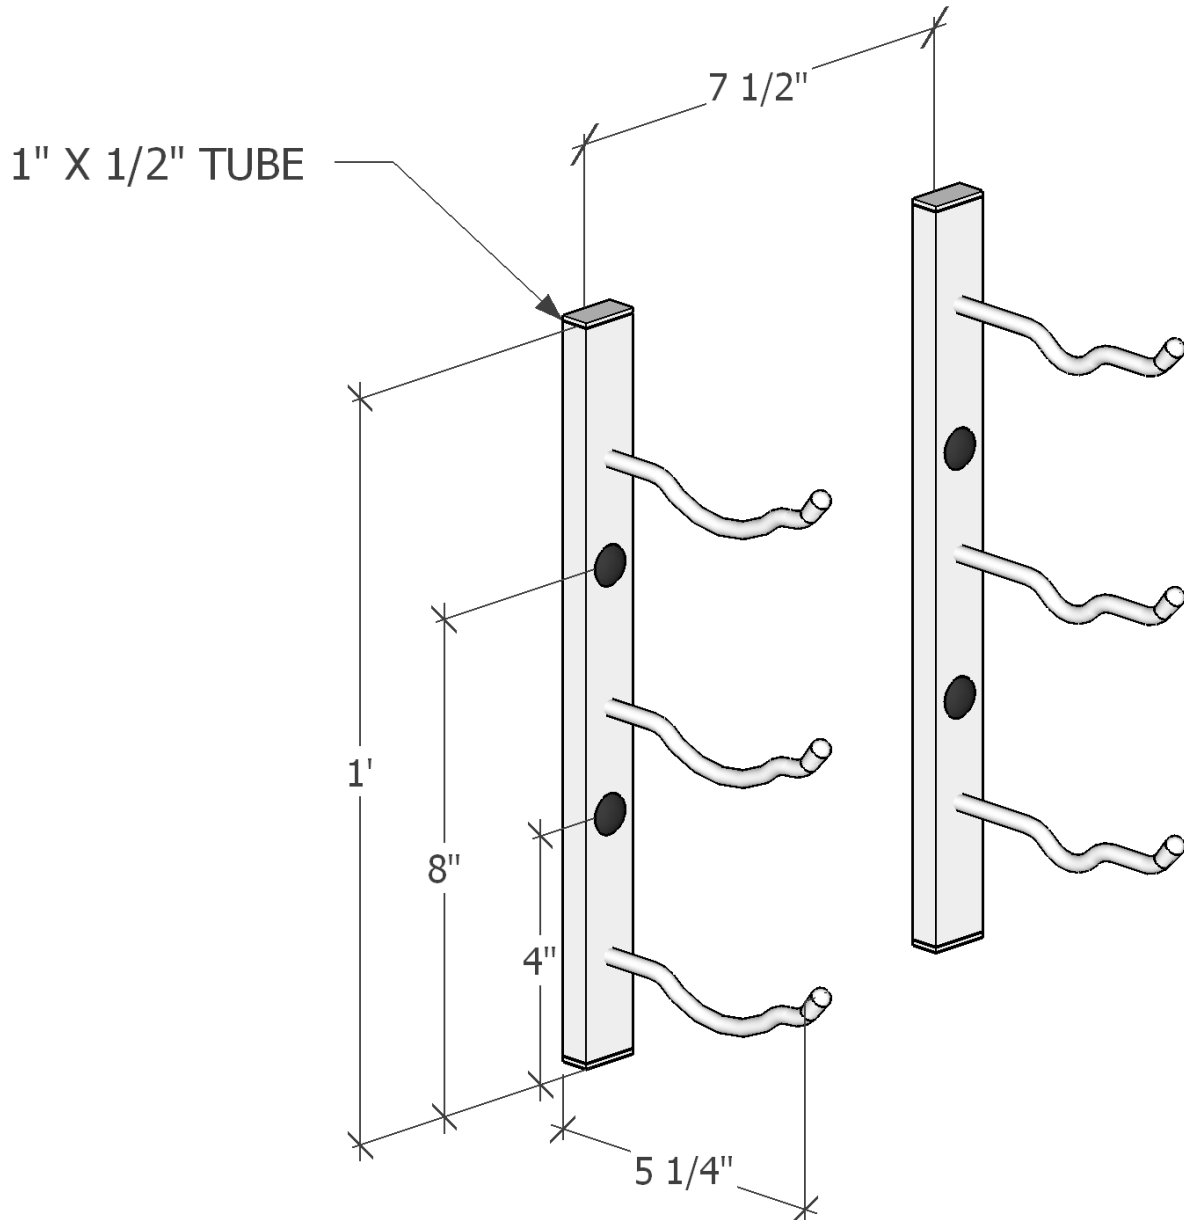

Wall Series 1 foot 1 bottle deep (WS11) Spec Sheet

VintageView recommends 13 inches overall width allowance for most wine bottles.
