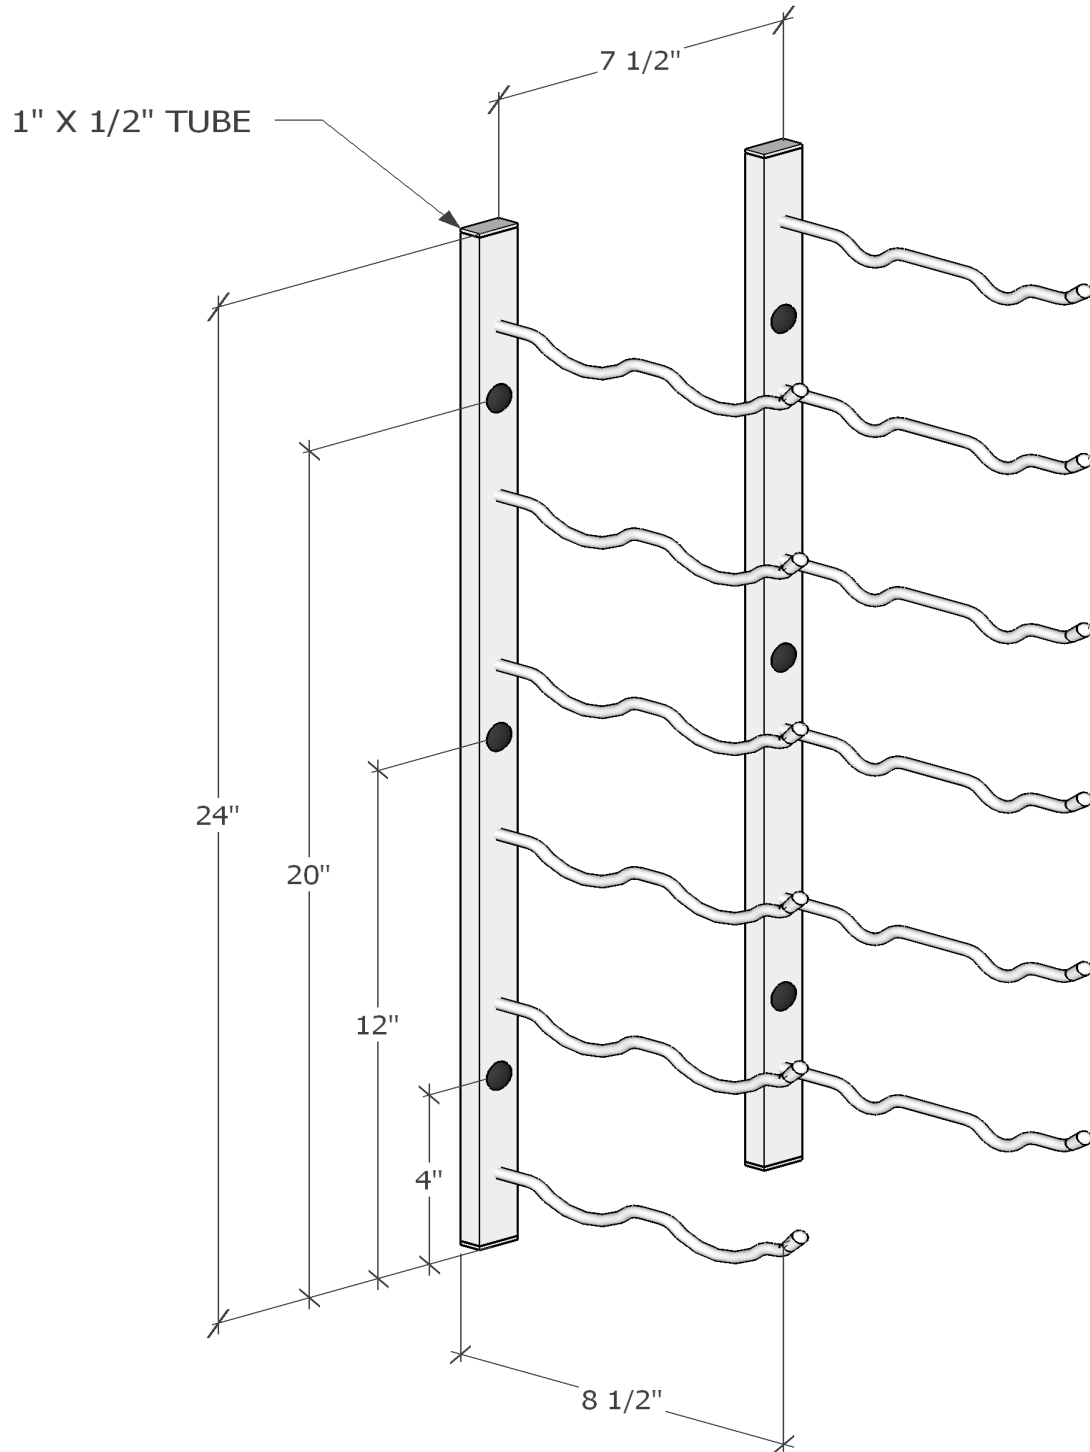

VINTAGEVIEW®
MOVING WINE STORAGE FORWARD

Wall Series 2 foot 2 bottle deep (WS22) Spec Sheet

VintageView recommends 13 inches overall width allowance for most wine bottles.