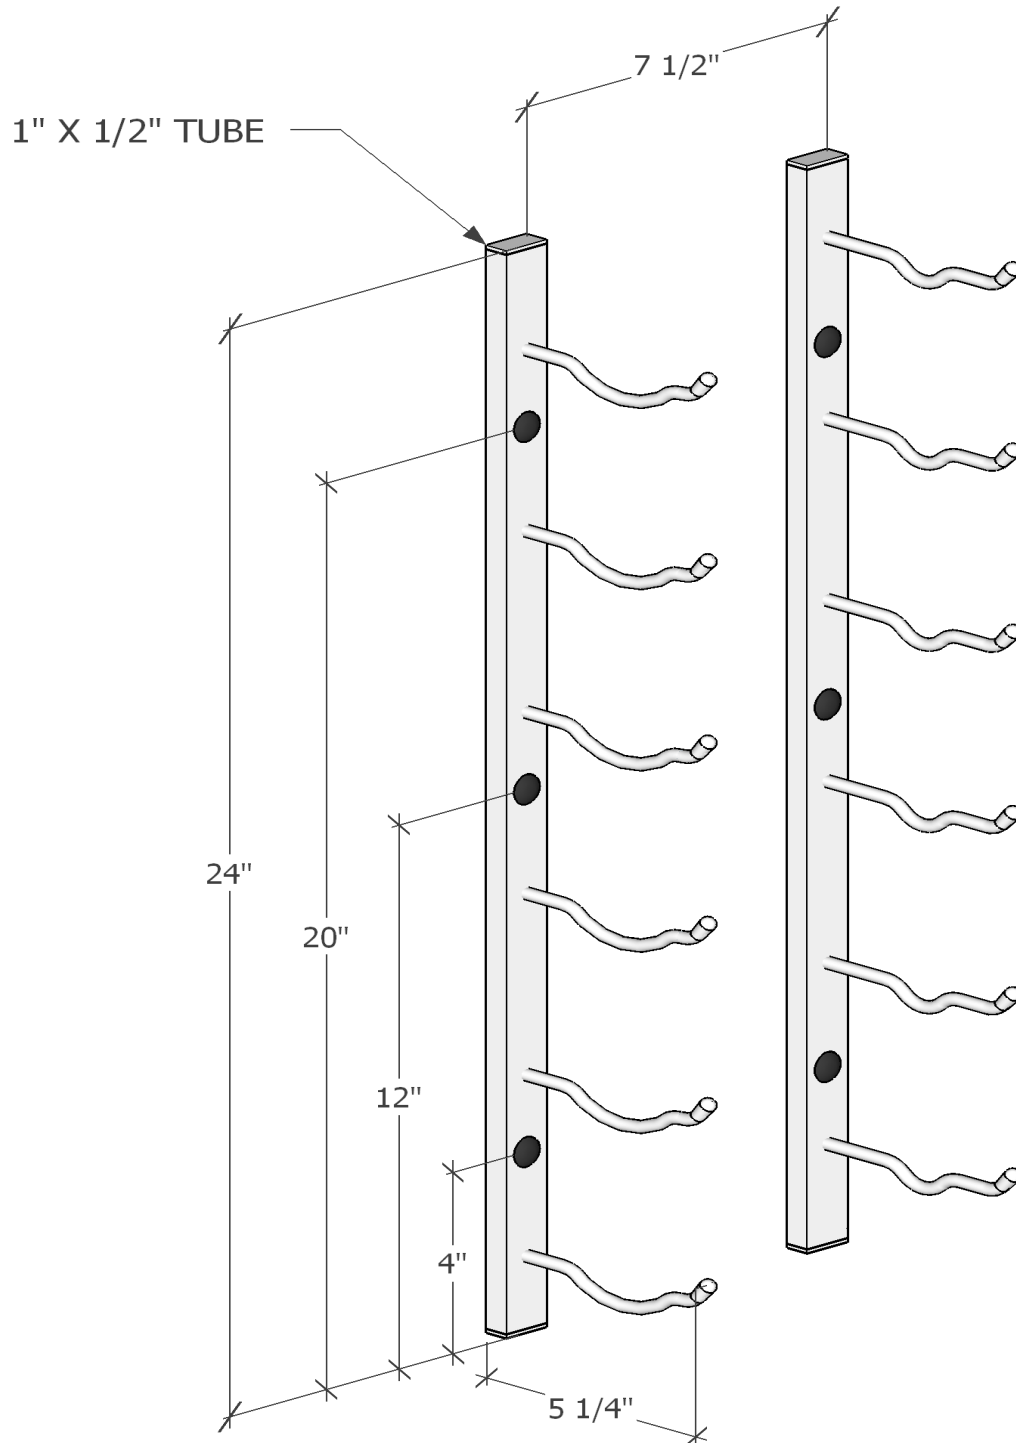

VINTAGEVIEW®
MOVING WINE STORAGE FORWARD

Wall Series 2 foot 1 bottle deep (WS21) Spec Sheet

VintageView recommends 13 inches overall width allowance for most wine bottles.