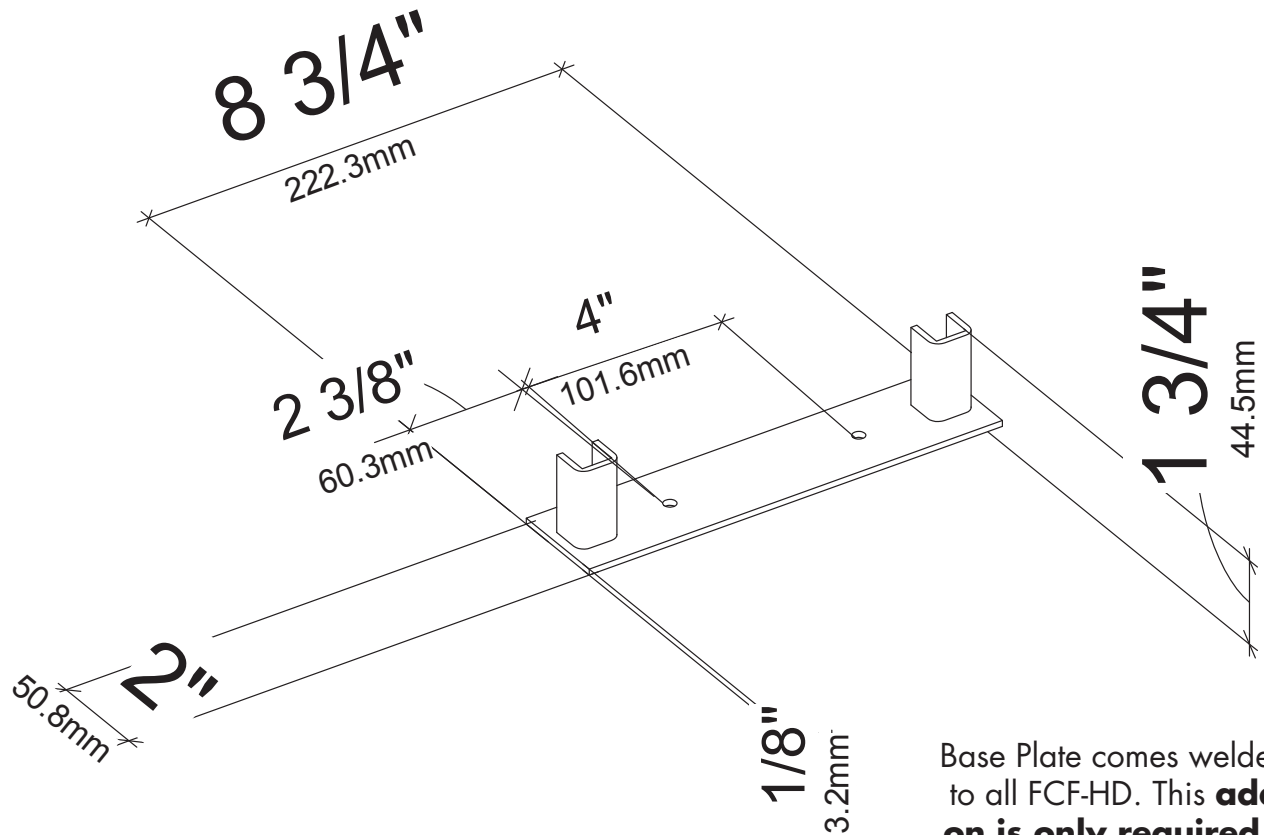

# W Series Frame Base Plate

Spec sheet for W Series Frame Base Plate (FCF-BASE)

Base Plate comes welded to all FCF-HD. This **add on is only required** if using one side of a Frame or if the Base Plate has been cut off.