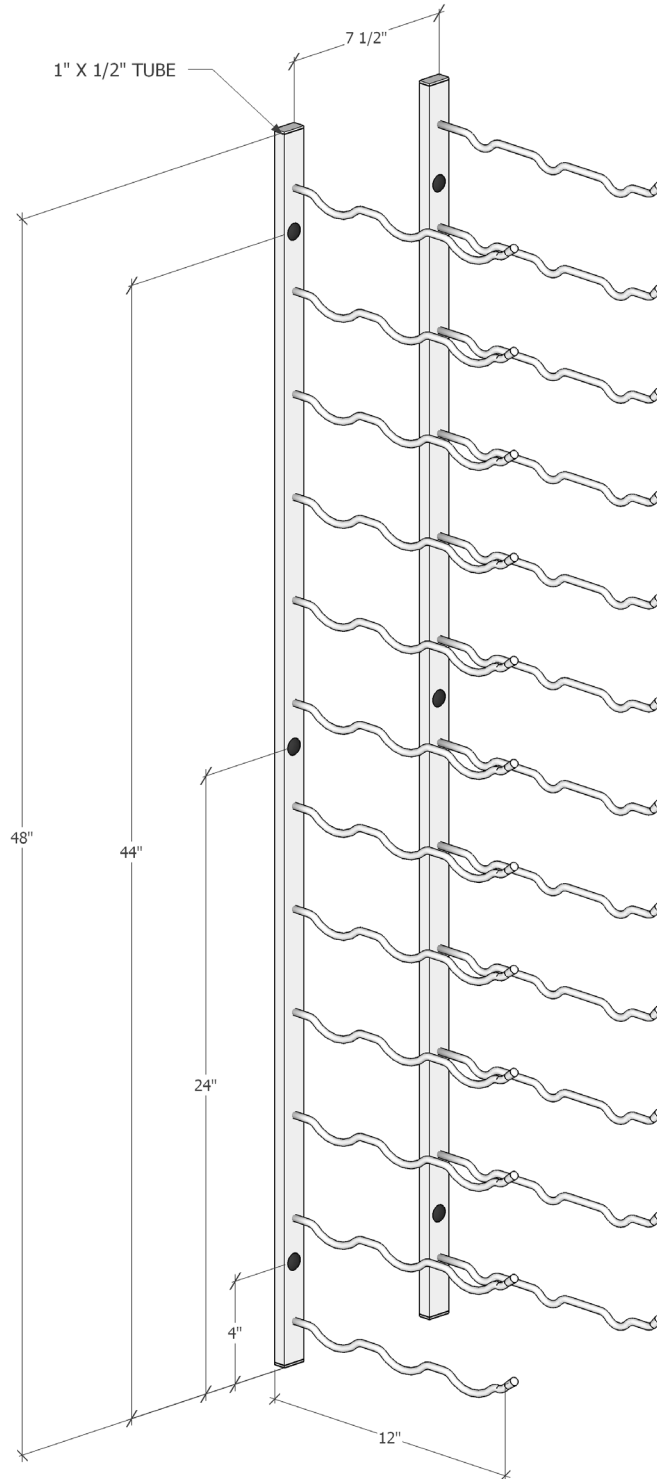

VINTAGEVIEW®
MOVING WINE STORAGE FORWARD

Wall Series 4 foot 3 bottle deep (WS43) Spec Sheet

VintageView recommends 13 inches overall width allowance for most wine bottles.