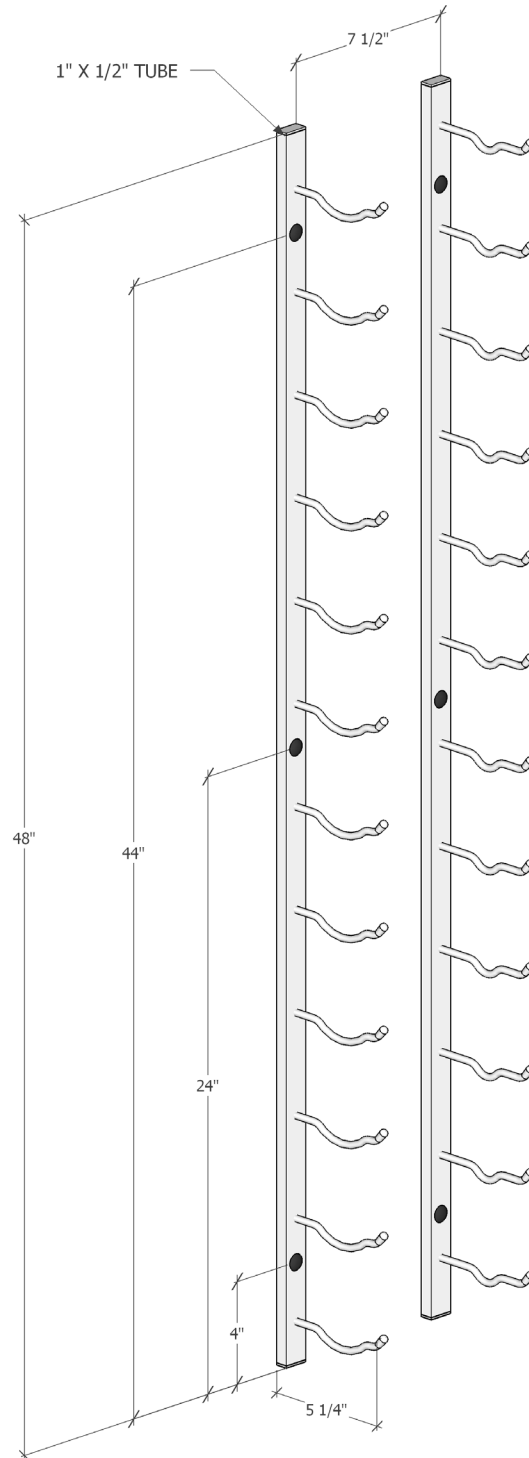

## Wall Series 4 foot 1 bottle deep (WS41) Spec Sheet

VintageView recommends 13 inches overall width allowance for most wine bottles.