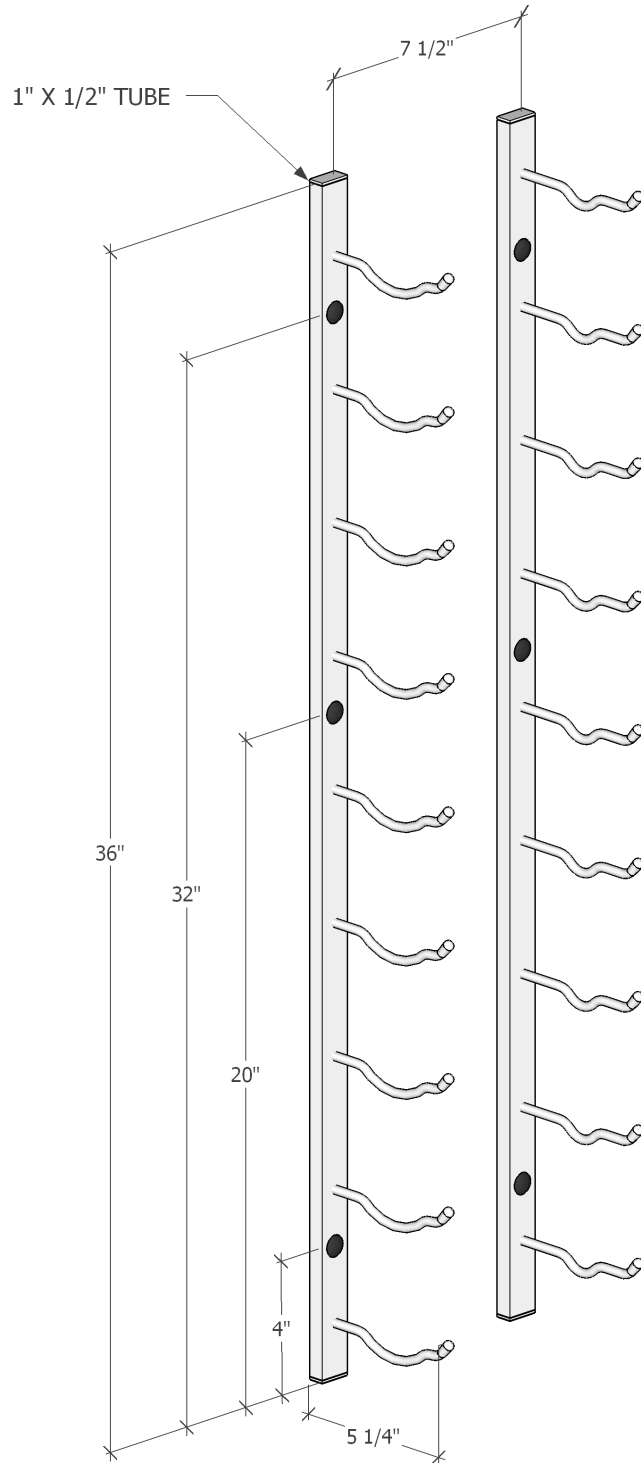

## Wall Series 3 foot 1 bottle deep (WS31) Spec Sheet

VintageView recommends 13 inches overall width allowance for most wine bottles.