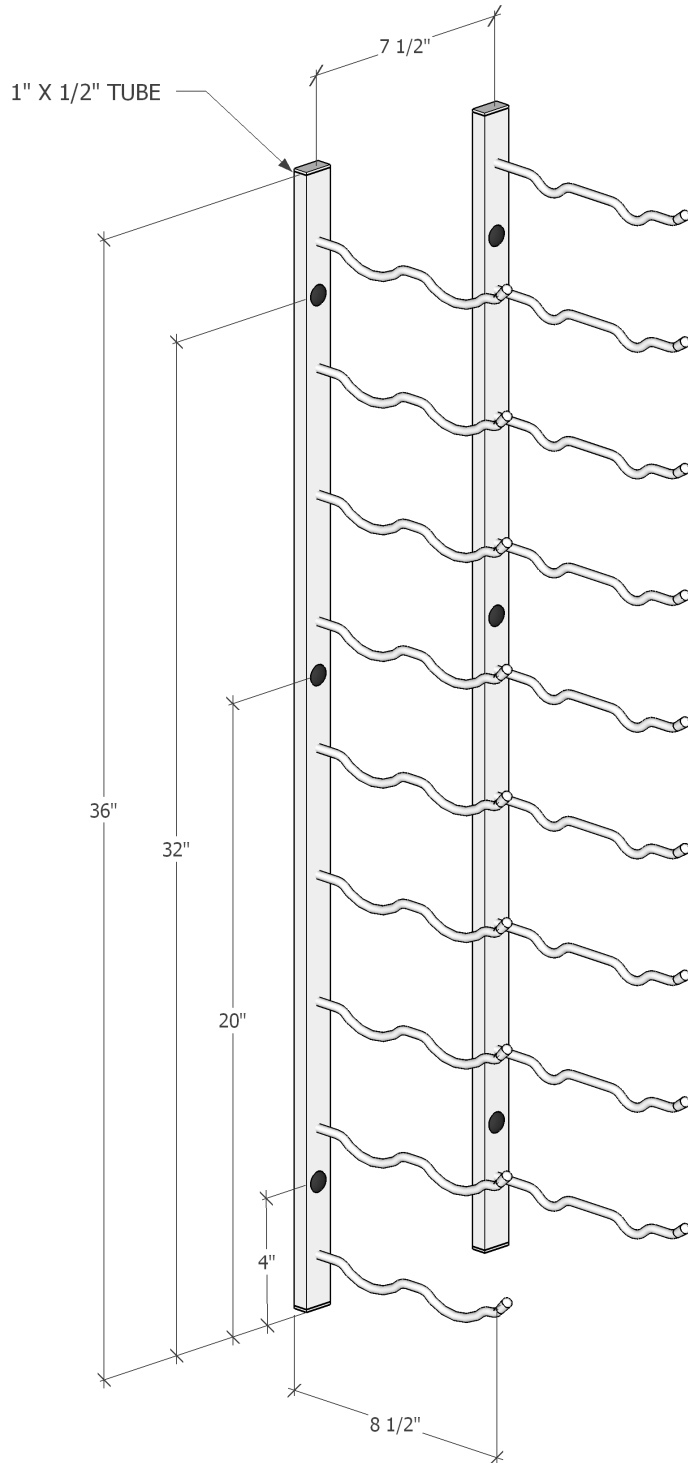

VINTAGEVIEW®
MOVING WINE STORAGE FORWARD

Wall Series 3 foot 2 bottle deep (WS32) Spec Sheet

VintageView recommends 13 inches overall width allowance for most wine bottles.