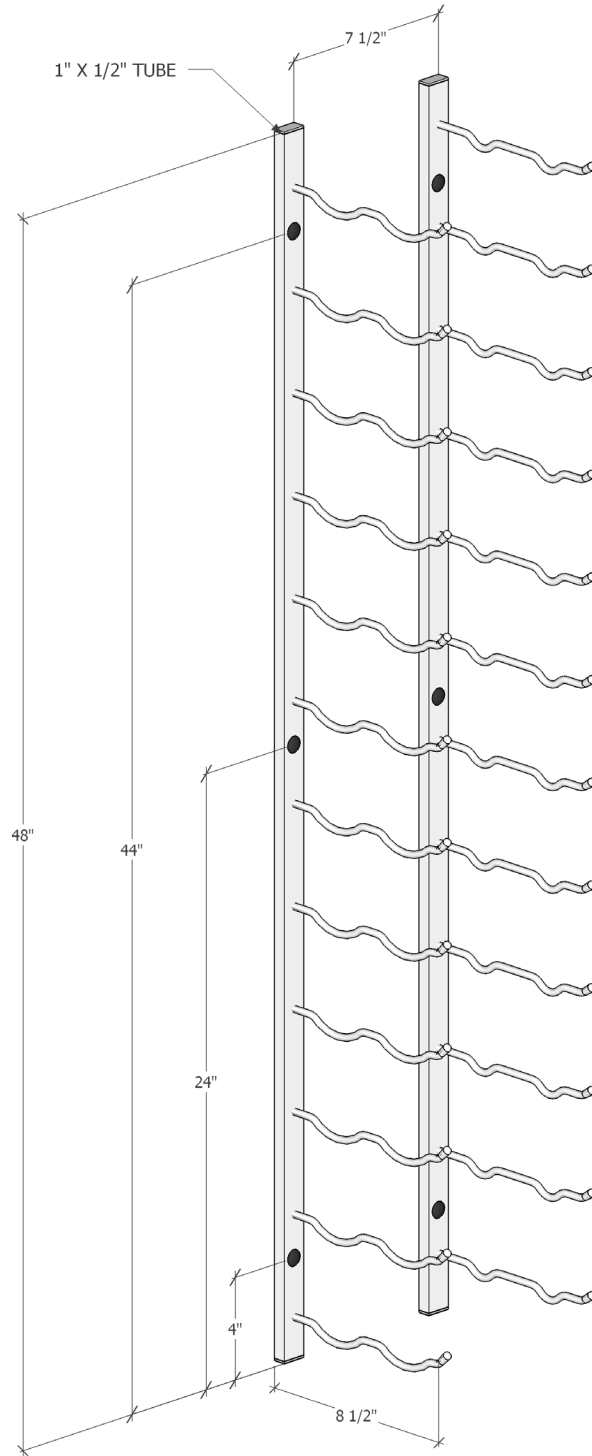

## Wall Series 4 foot 2 bottle deep (WS42) Spec Sheet

VintageView recommends 13 inches overall width allowance for most wine bottles.