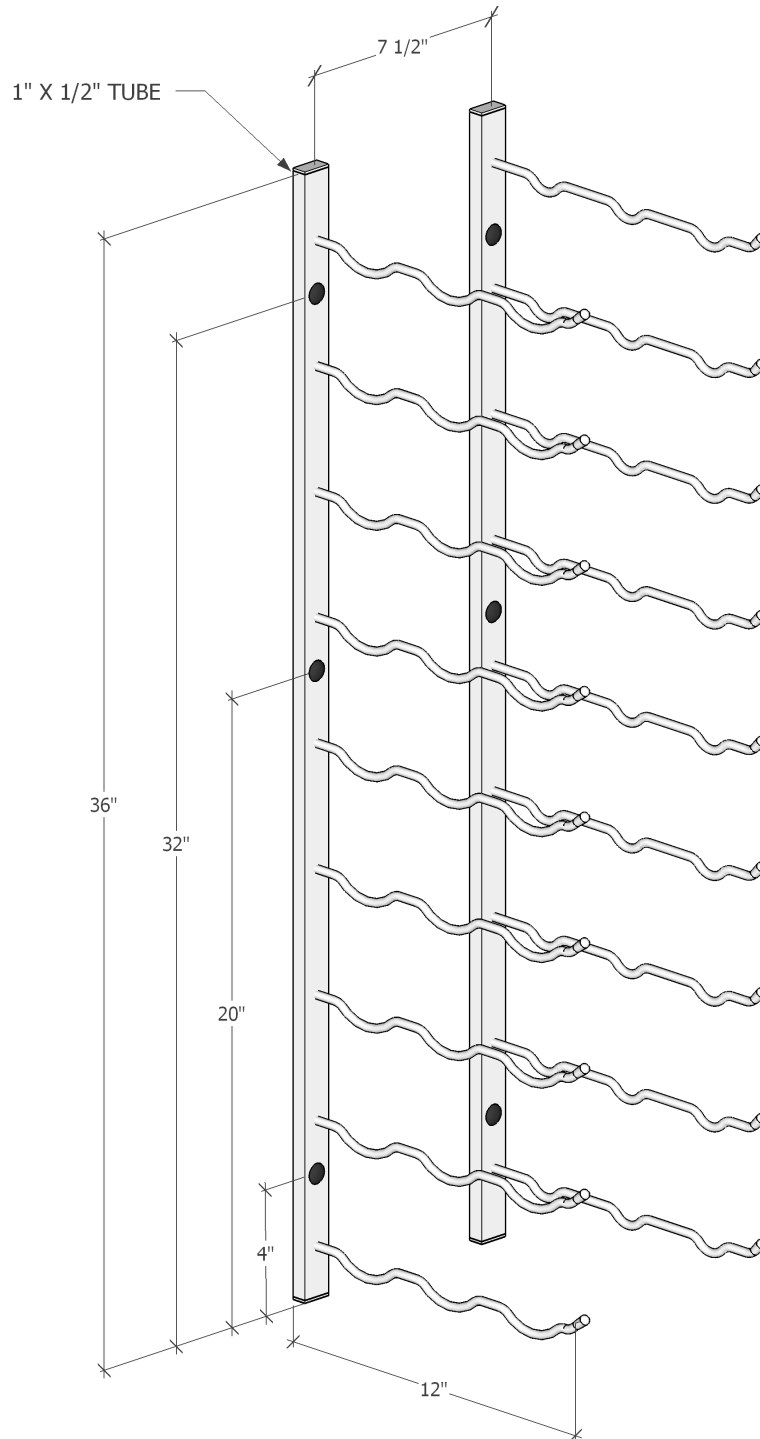

VINTAGEVIEW®
MOVING WINE STORAGE FORWARD

Wall Series 3 foot 3 bottle deep (WS33) Spec Sheet

VintageView recommends 13 inches overall width allowance for most wine bottles.