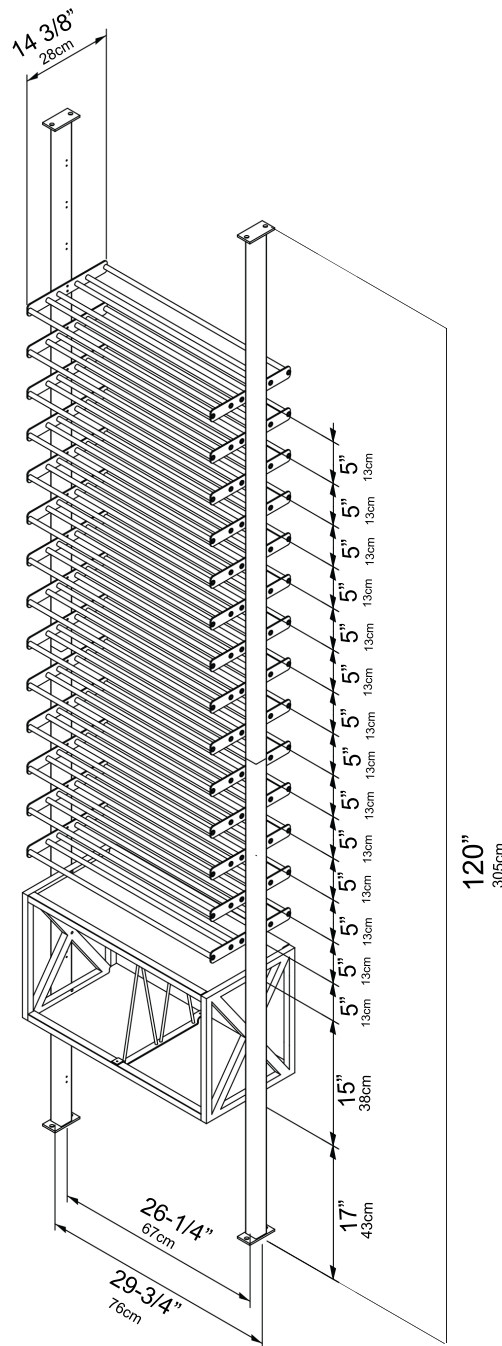

Evolution Low Profile Wine Box Kit 2C

Spec Sheet for LP-FCP-KIT-2C-B1 (112-bottle wine rack kit)

VINTAGEVIEW[®]
MOVING WINE STORAGE FORWARD

4690 Joliet St., Denver, CO 80239 | phone: 866.650.1500 | fax: 866.650.1501 | VintageView.com