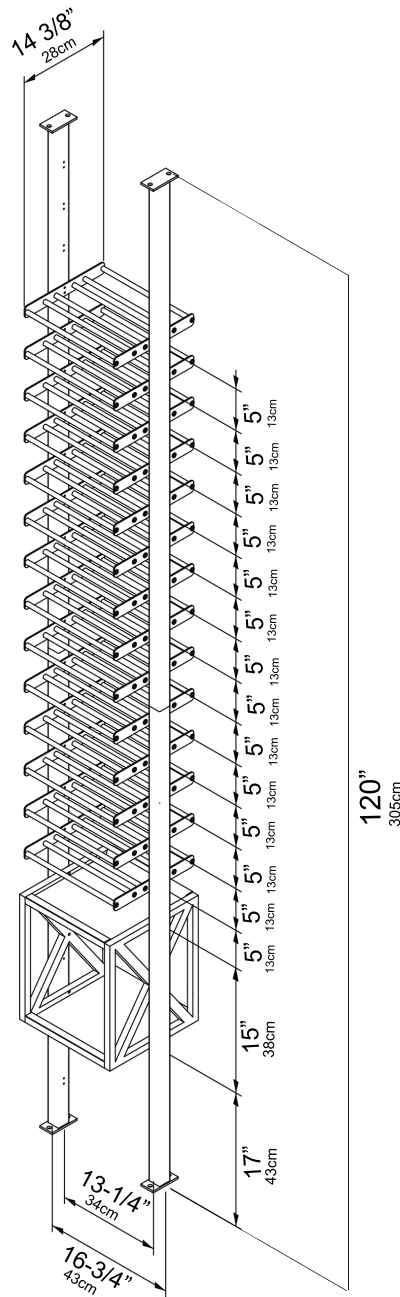

Evolution Low Profile Wine Box Kit 1C

Spec Sheet for LP-FCP-KIT-1C-B1 (56-bottle wine rack kit)

VINTAGEVIEW[®]
MOVING WINE STORAGE FORWARD

4690 Joliet St., Denver, CO 80239 | phone: 866.650.1500 | fax: 866.650.1501 | VintageView.com