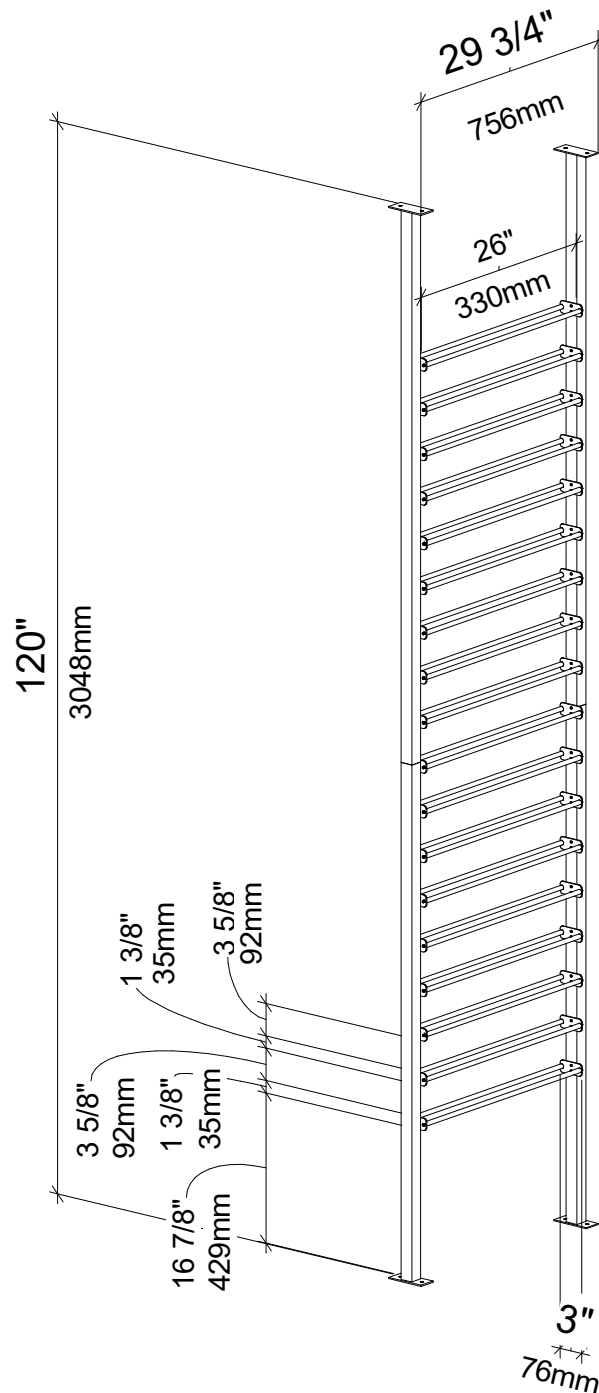

Evolution Low Profile 2C Wine Rack Kit

Spec Sheet for LP-FCP-KIT-2C-1 (36-bottle wine rack)

ADD EXTENSIONS:

- 1C: 15" (38cm)
- 2C: 28" (71cm)
- 3C: 41-3/8" (105cm)

IMPORTANT

Cut Posts to fit ceiling height on site. Top Mounting Base can telescope out a maximum of 2" (51mm) for a total usable height of 122" (3099mm)