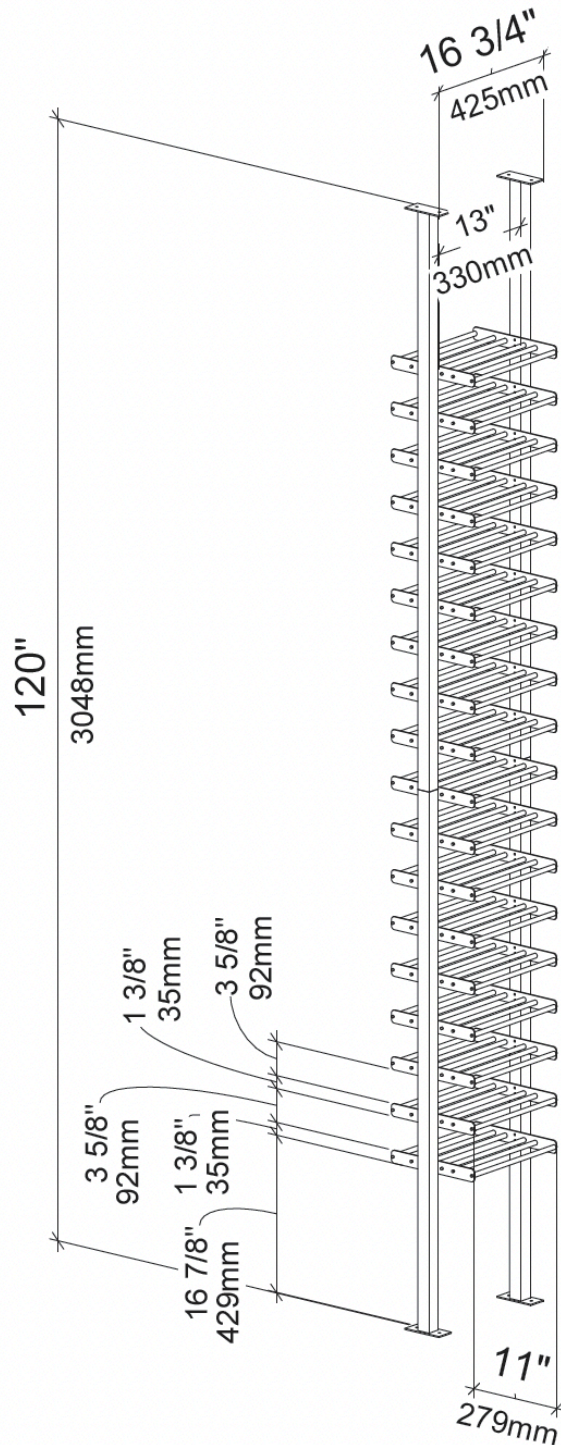

Evolution Low Profile 1C Wine Rack Kit

Spec Sheet for LP-FCP-KIT-1C-3 (54-bottle wine rack)

ADD EXTENSIONS:

- 1C: 15" (38cm)
- 2C: 28" (71cm)
- 3C: 41-3/8" (105cm)

IMPORTANT
Cut Posts to fit ceiling height on site. Top Mounting Base can telescope out a maximum of 2" (51mm) for a total usable height of 122" (3099mm)