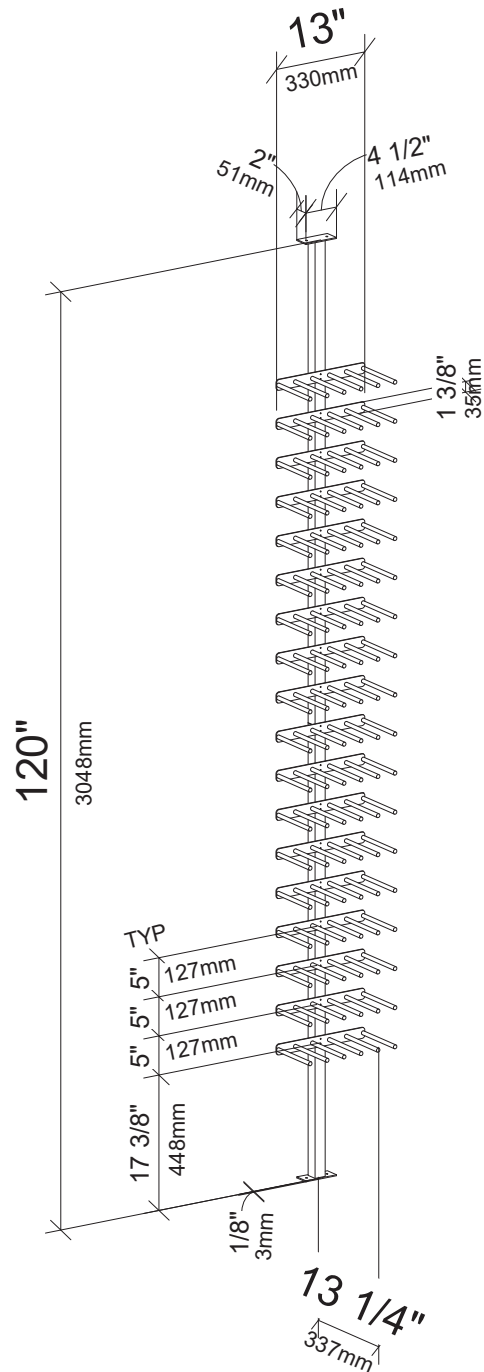

Vino Rails Post Wine Rack Kit

Spec Sheet for (VR-FCP-KIT-3) 54-bottle wine rack kit

SCAN FOR BILT: 3D INSTRUCTIONS

POWERED BY BILT INTELLIGENT INSTRUCTIONS®

IMPORTANT...

Allow for 13" (331mm) total depth to accommodate most 750ml wine bottles.

Top Mounting Base can telescope 2" (51mm) for a max installation height of 122" (3099mm).

VINTAGEVIEW®
MOVING WINE STORAGE FORWARD

4690 Joliet St, Denver, CO 80239 | phone: 866.650.1500 | fax: 866.650.1501 | VintageView.com