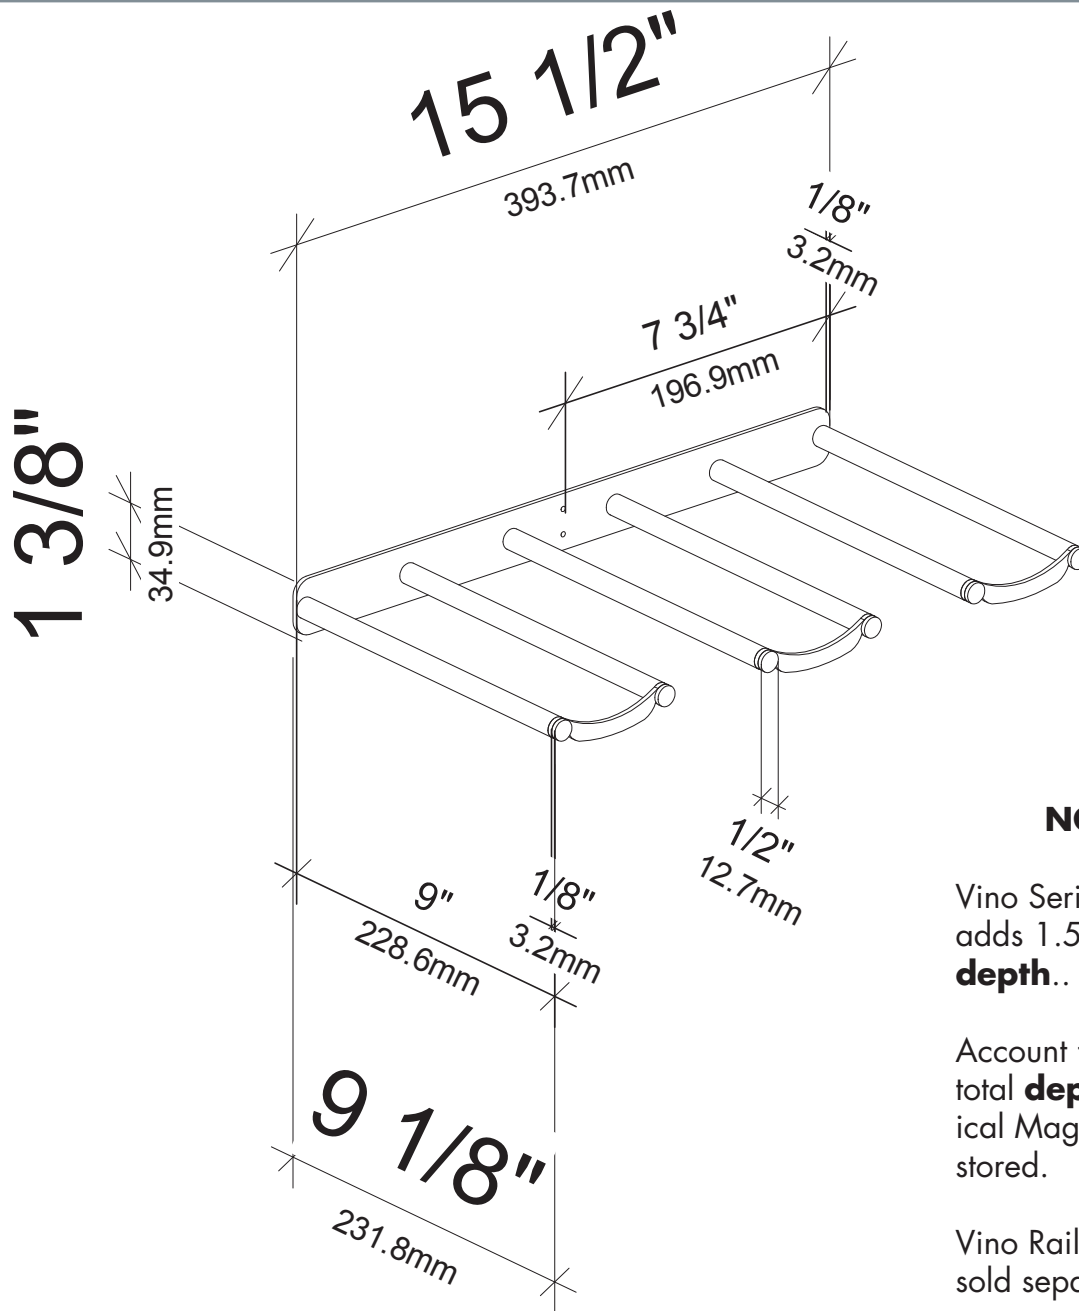

Vino Rails Plate for Magnum bottles

Spec Sheet for (VR3-MPL), a Vino Series Post accessory

NOTES:

Vino Series Post adds 1.5" to display **depth**..

Account for 15" of total **depth** with typical Magnum bottle stored.

Vino Rails Magnum sold separately.

VINTAGEVIEW®

MOVING WINE STORAGE FORWARD

4690 Joliet St, Denver, CO 80239 | phone: 866.650.1500 | fax: 866.650.1501 | VintageView.com

For product warranty information, please visit vintageview.com/warranty