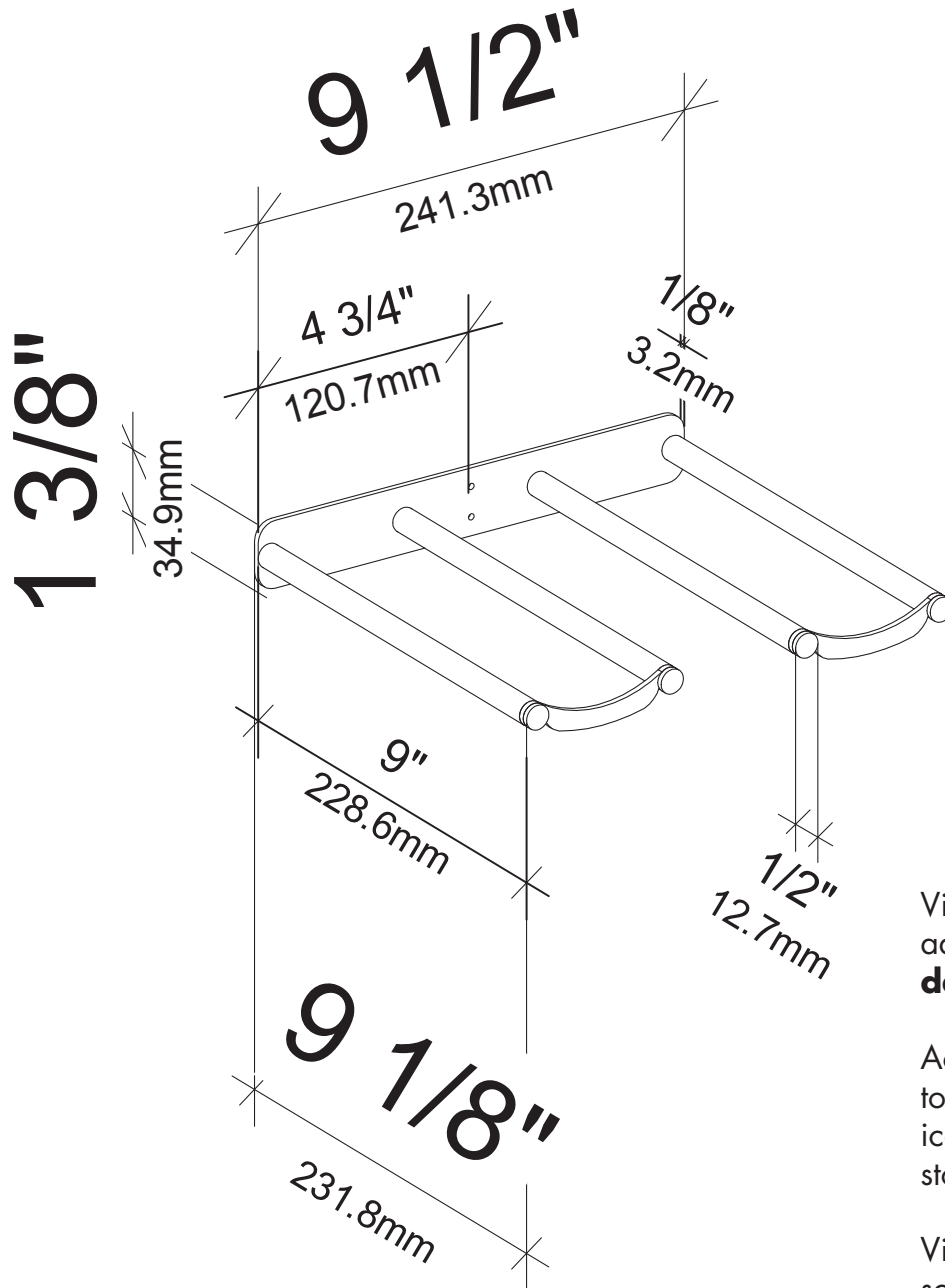

Vino Rails Plate for Magnum bottles

Spec Sheet for (VR2-MPL), a Vino Series Post accessory

NOTES:

Vino Series Post adds 1.5" to display **depth**..

Account for 15" of total **depth** with typical Magnum bottle stored.

Vino Rails Magnum sold separately.

VINTAGEVIEW®
MOVING WINE STORAGE FORWARD