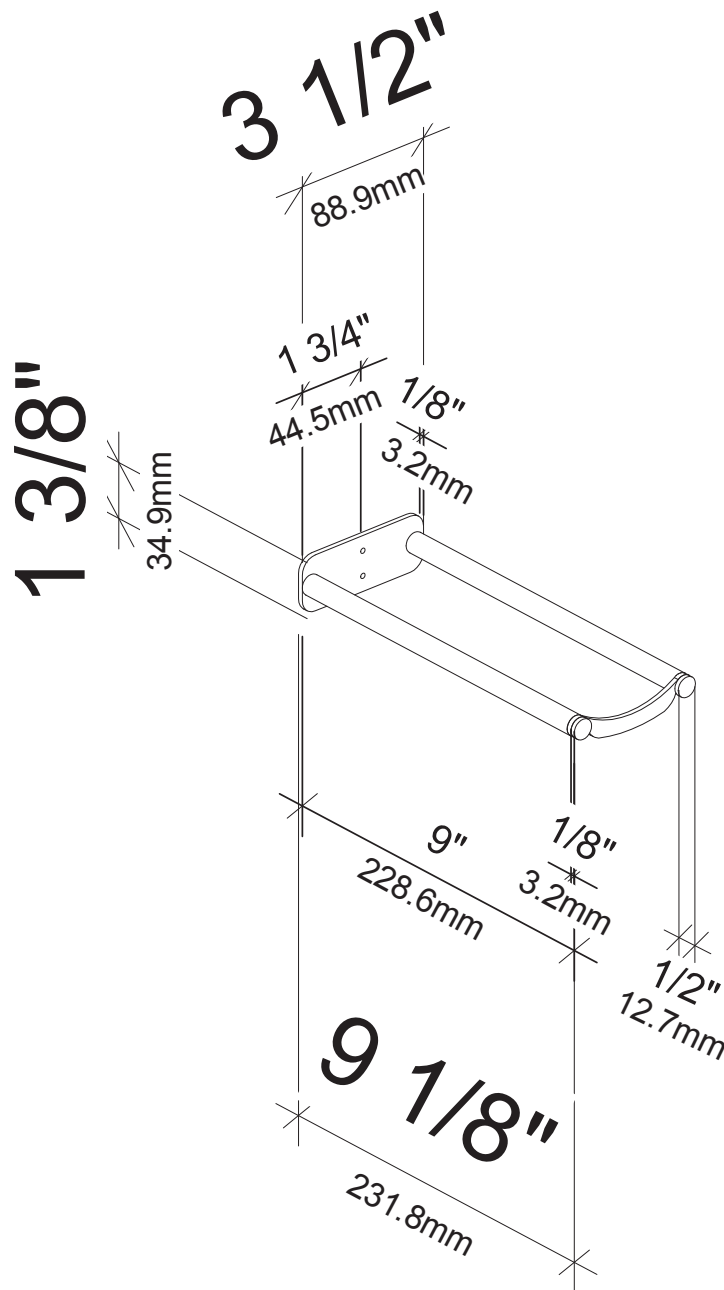

Vino Rails Plate for Magnum bottles

Spec Sheet for (VR1-MPL), a Vino Series Post accessory

NOTES:

Vino Series Post adds 1.5" to display **depth**..

Account for 15" of total **depth** with typical Magnum bottle stored.

Vino Rails Magnum sold separately.

VINTAGEVIEW®

MOVING WINE STORAGE FORWARD

4690 Joliet St, Denver, CO 80239 | phone: 866.650.1500 | fax: 866.650.1501 | VintageView.com

For product warranty information, please visit vintageview.com/warranty