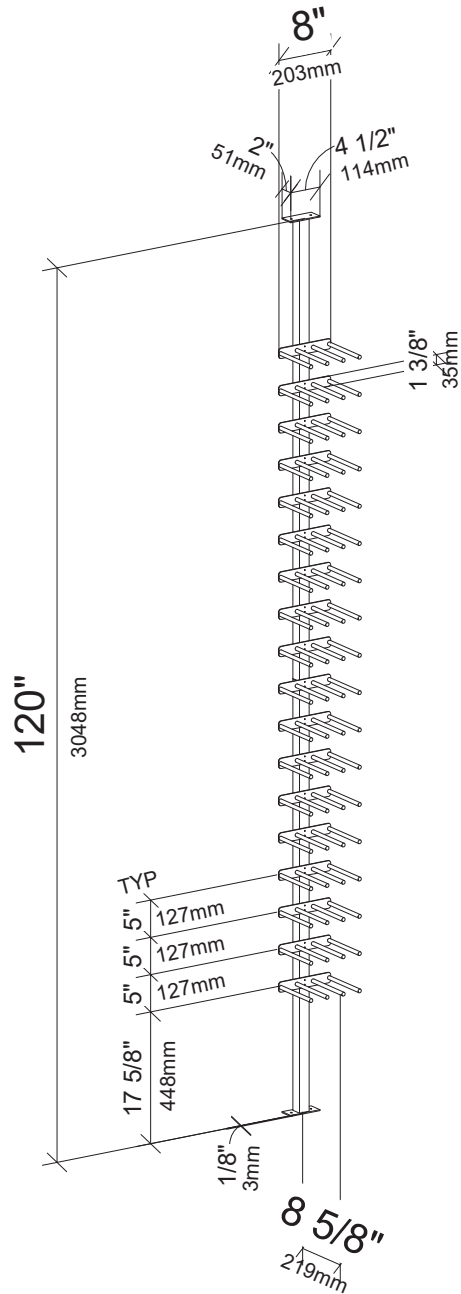

Vino Rails Post Wine Rack Kit

Spec Sheet for (VR-FCP-KIT-2) 36-bottle wine rack kit

SCAN FOR BILT 3D INSTRUCTIONS

POWERED BY BILT INTELLIGENT INSTRUCTIONS™

IMPORTANT...

Allow for 13" (331mm) total depth to accommodate most 750ml wine bottles.

Top Mounting Base can telescope 2" (51mm) for a max installation height of 122" (3099mm).

VINTAGEVIEW®
MOVING WINE STORAGE FORWARD

4690 Joliet St, Denver, CO 80239 | phone: 866.650.1500 | fax: 866.650.1501 | VintageView.com