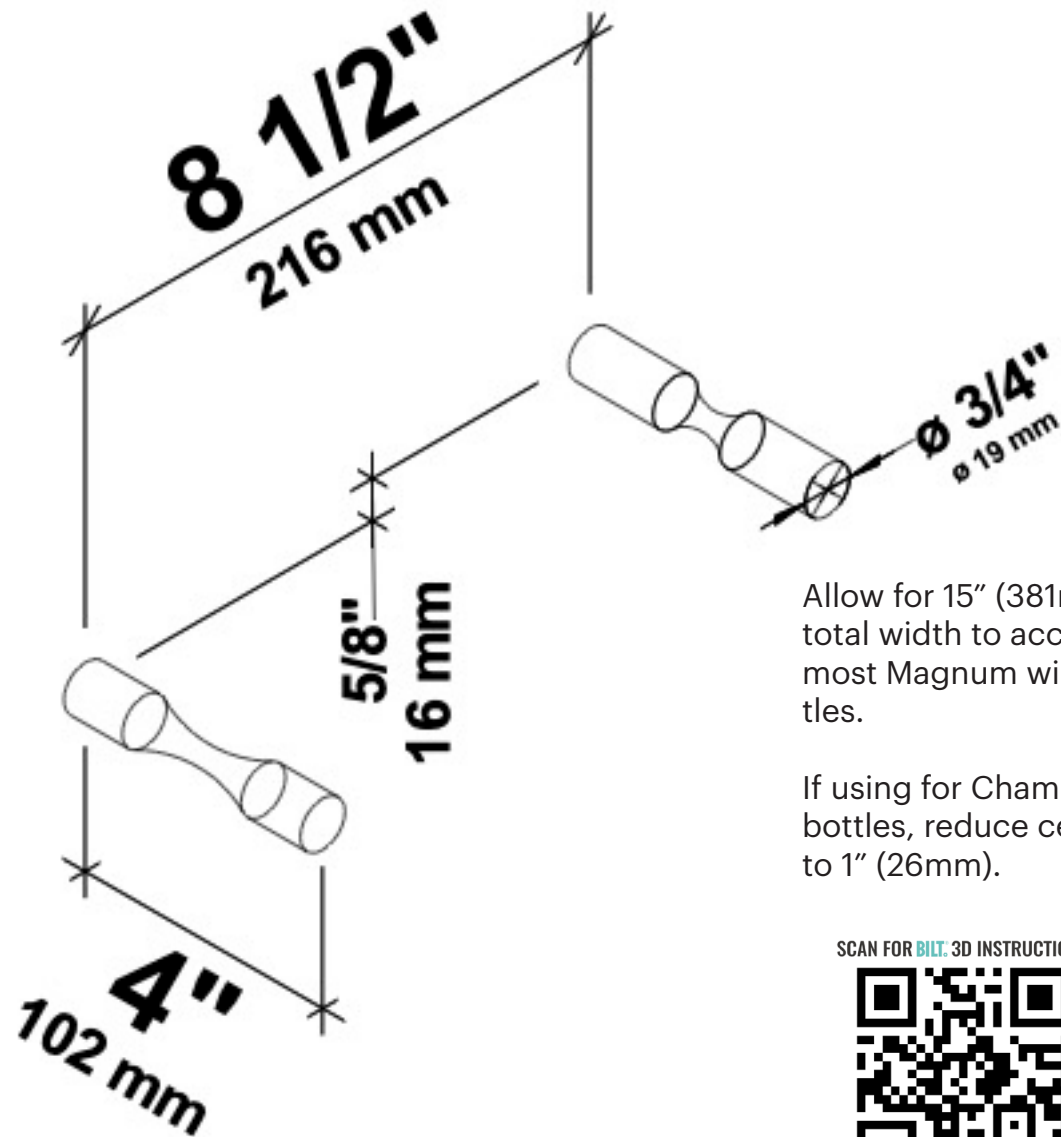

Vino Pins Mag 1 Wood

Spec Sheet for VP-MAG (wall mounted metal wine rack for wood surfaces)

Allow for 15" (381mm) total width to accommodate most Magnum wine bottles.

If using for Champagne bottles, reduce centerline to 1" (26mm).

SCAN FOR **BILT** 3D INSTRUCTIONS

POWERED BY **BILT** INTELLIGENT INSTRUCTIONS®

VINTAGEVIEW®
MOVING WINE STORAGE FORWARD

4690 Joliet St., Denver, CO 80239 | phone: 866.650.1500 | fax: 866.650.1501 | VintageView.com