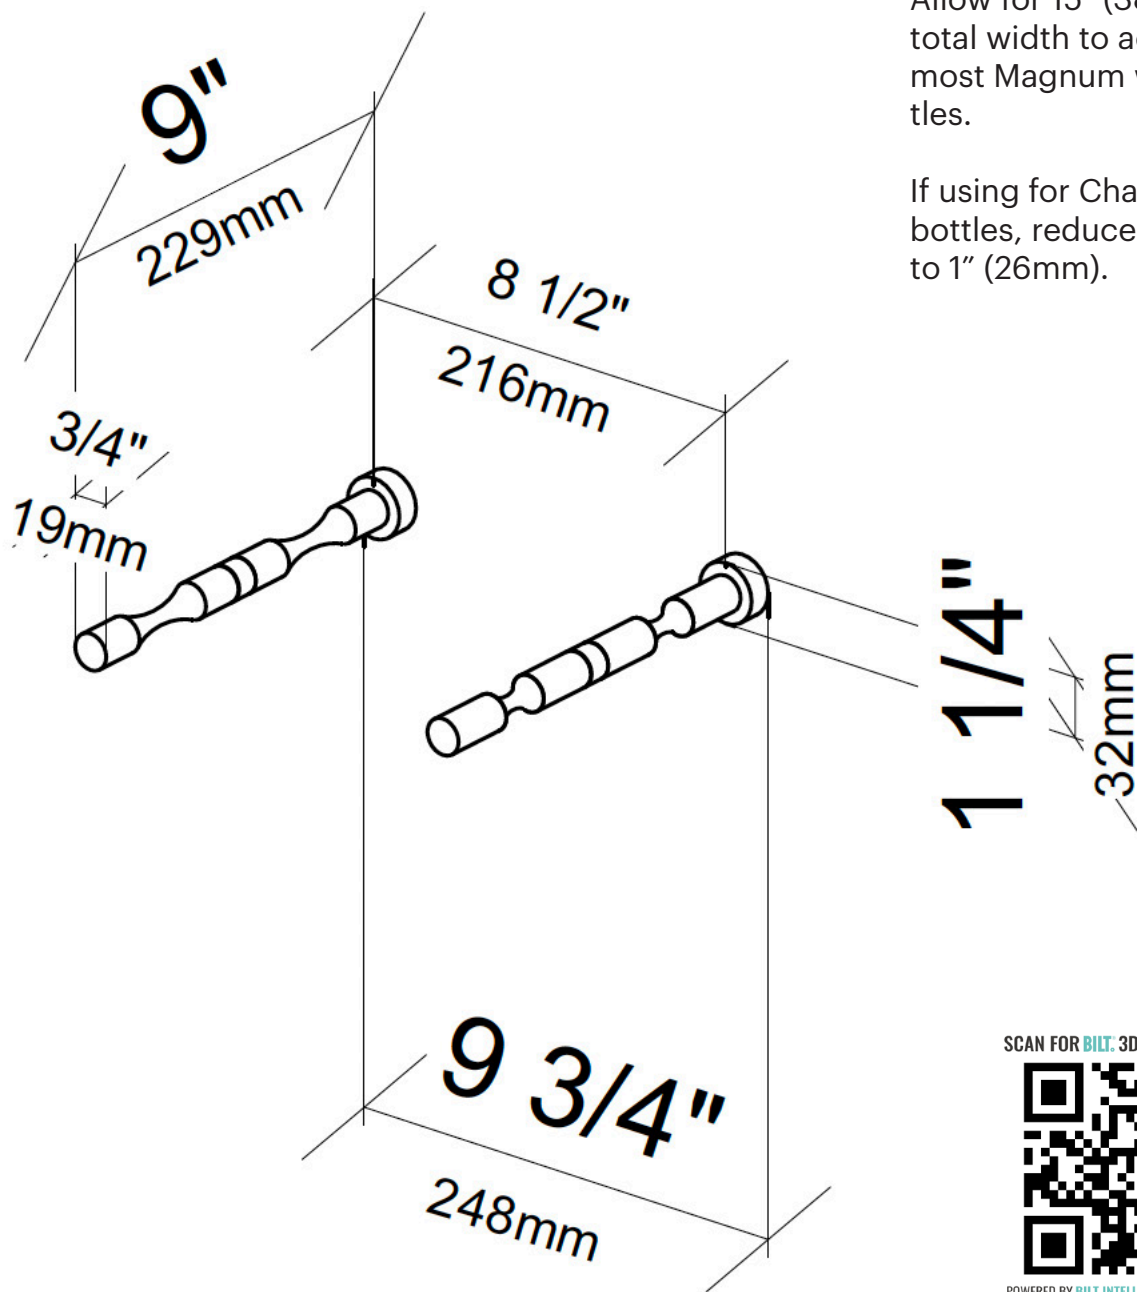

# Vino Pins Mag 2 Drywall

Spec Sheet for VPC-MAG2 (wall mounted metal wine rack for drywall surfaces)

Allow for 15" (381mm) total width to accommodate most Magnum wine bottles.

If using for Champagne bottles, reduce centerline to 1" (26mm).

SCAN FOR BILT: 3D INSTRUCTION

POWERED BY BILT INTELLIGENT INSTRUCTION

VINTAGEVIEW®  
MOVING WINE STORAGE FORWARD

4690 Joliet St., Denver, CO 80239 | phone: 866.650.1500 | fax: 866.650.1501 | [VintageView.com](http://VintageView.com)