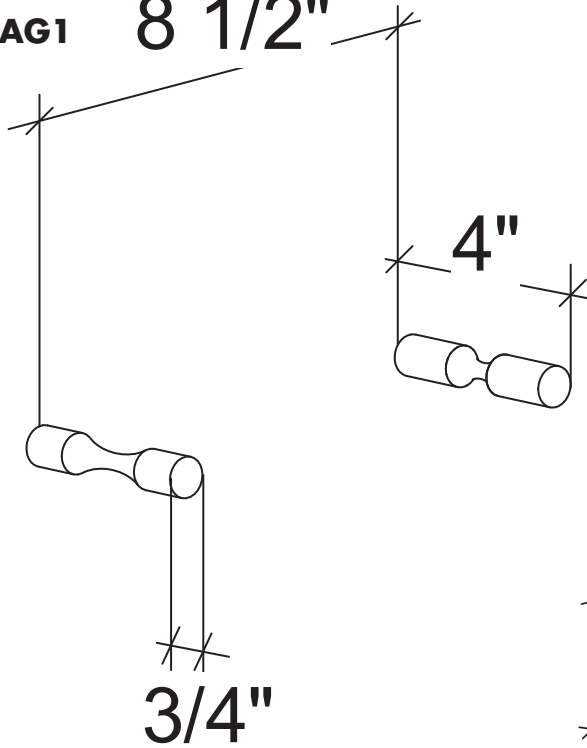

Vino Pins Magnum Starter Set

Spec Sheet for VP-MAG1 and VPC-MAG1 wine racks

VP-MAG1 8 1/2"

VPC-MAG1 (for drywall)

Allow for 15" in width with magnum bottle stored.

VINTAGEVIEW[®]
MOVING WINE STORAGE FORWARD