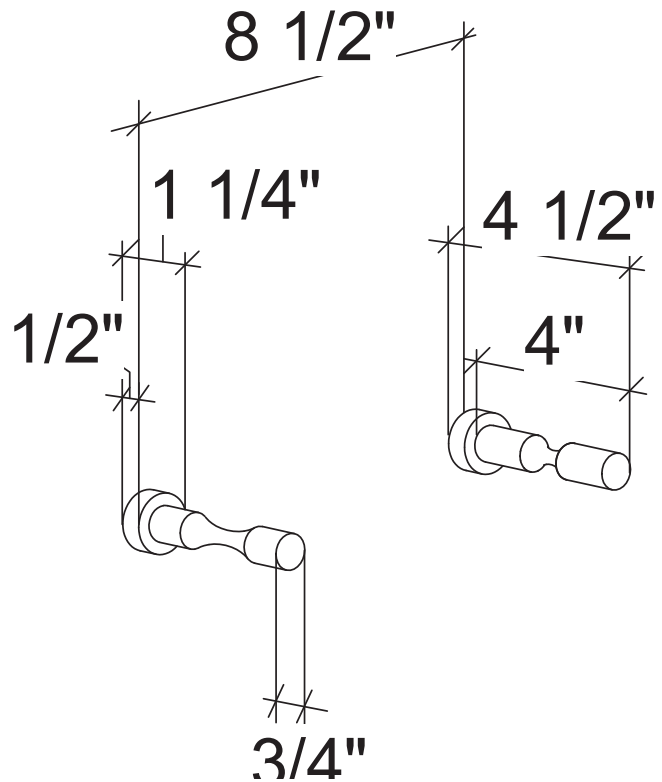

Vino Pins Magnum Starter Set

Spec Sheet for VP-MAG1 and VPC-MAG1 wine racks

VP-MAG1 8 1/2"

VPC-MAG1 (for drywall)

Allow for 15" in width with magnum bottle stored.

VINTAGEVIEW[®]
MOVING WINE STORAGE FORWARD