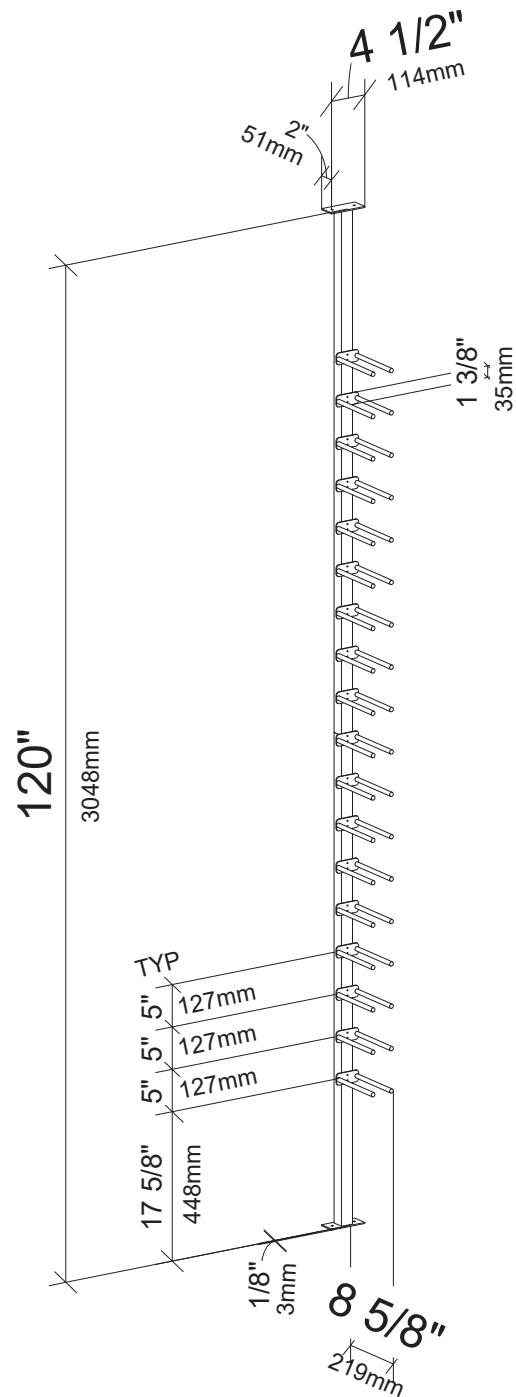

# Vino Rails Post Wine Rack Kit

Spec Sheet for (VR-FCP-KIT-1) 18-bottle wine rack kit

SCAN FOR **BILT** 3D INSTRUCTIONS

POWERED BY **BILT** INTELLIGENT INSTRUCTIONS™

## IMPORTANT...

Allow for 13" (331mm) total depth to accommodate most 750ml wine bottles.

Top Mounting Base can telescope 2" (51mm) for a max installation height of 122" (3099mm).

**VINTAGEVIEW®**  
MOVING WINE STORAGE FORWARD