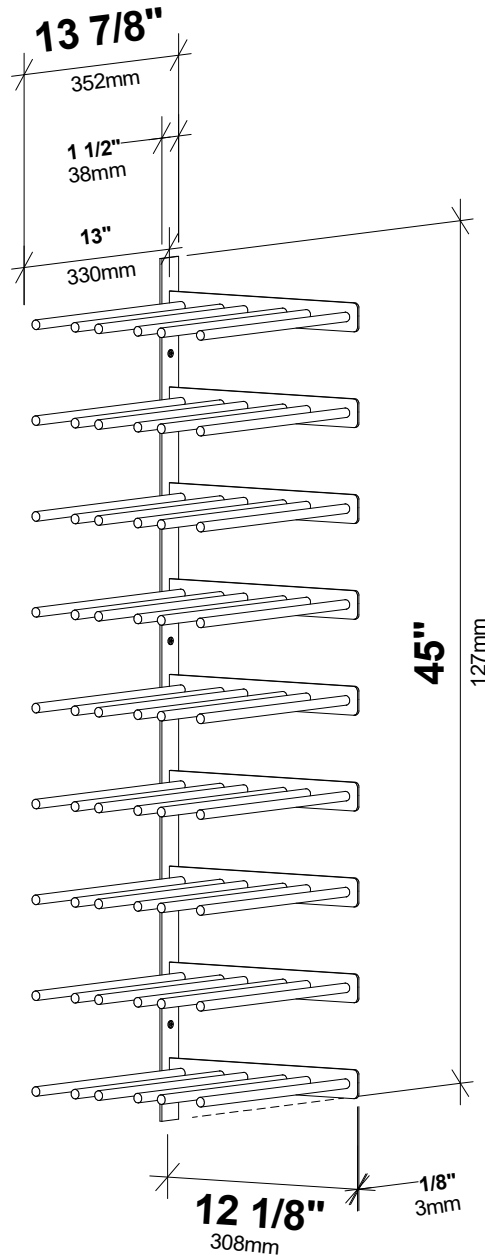

Evolution Wine Wall Ext 45 1C

Spec Sheet for WW-EX453-1C (27-bottle extension, additional purchase required)

VINTAGEVIEW[®]
MOVING WINE STORAGE FORWARD

4690 Joliet St., Denver, CO 80239 | phone: 866.650.1500 | fax: 866.650.1501 | VintageView.com