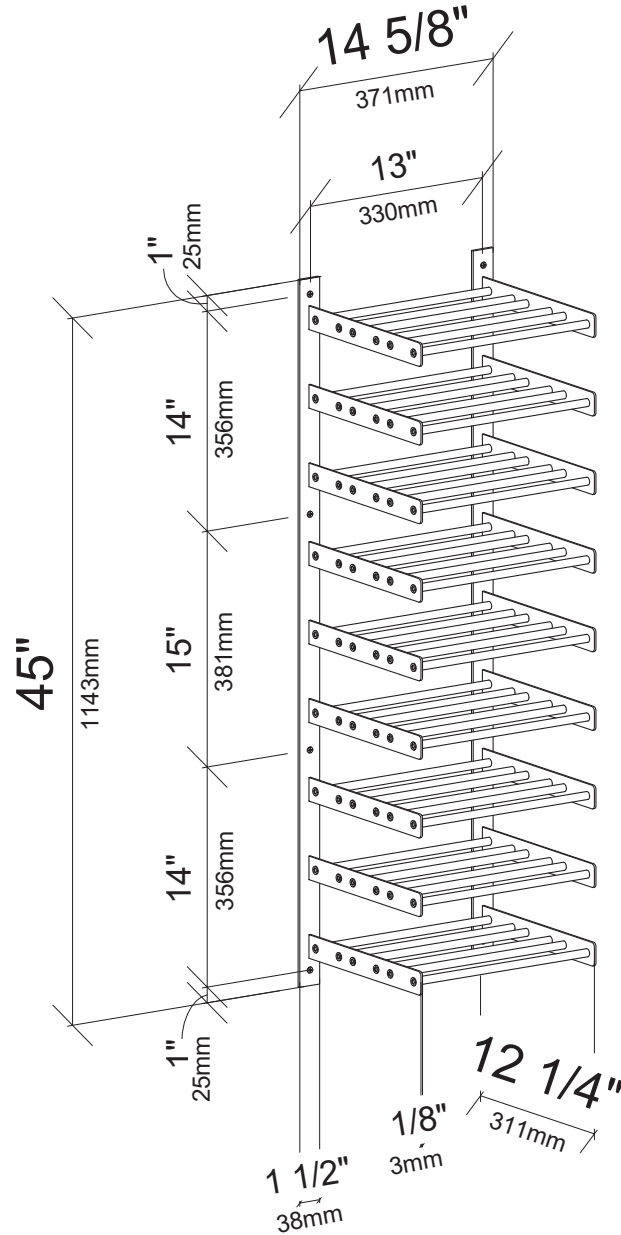

Evolution Wine Wall 45"

Spec Sheet for (WW-453-1C) 27-bottle wine rack.

VINTAGEVIEW[®]
MOVING WINE STORAGE FORWARD

4690 Joliet St, Denver, CO 80239 | phone: 866.650.1500 | fax: 866.650.1501 | VintageView.com