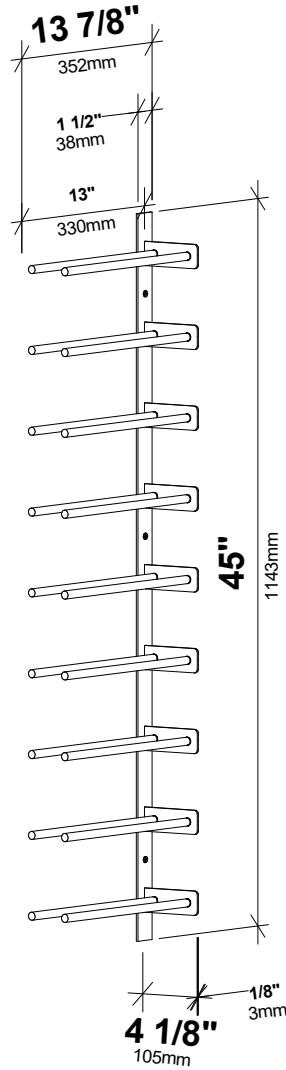

Evolution Wine Wall Ext 45 1C

Spec Sheet for WW-EX451-1C (9-bottle extension, additional purchase required)

VINTAGEVIEW[®]
MOVING WINE STORAGE FORWARD

4690 Joliet St., Denver, CO 80239 | phone: 866.650.1500 | fax: 866.650.1501 | VintageView.com