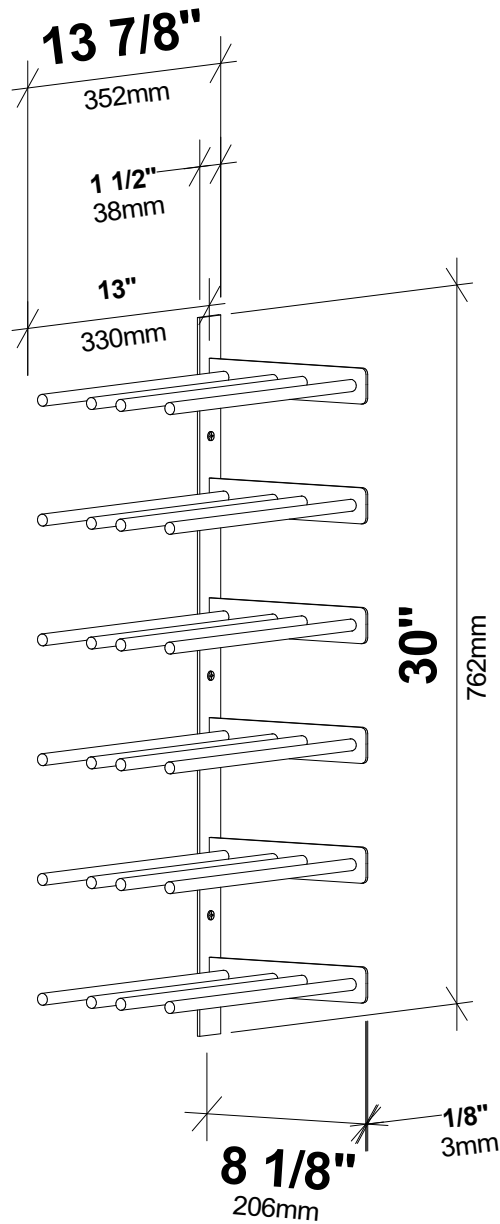

Evolution Wine Wall 30 1C Extension

Spec Sheet for WW-EX302-1C (12-bottle extension, additional purchase required)

VINTAGEVIEW®
MOVING WINE STORAGE FORWARD

4690 Joliet St., Denver, CO 80239 | phone: 866.650.1500 | fax: 866.650.1501 | VintageView.com