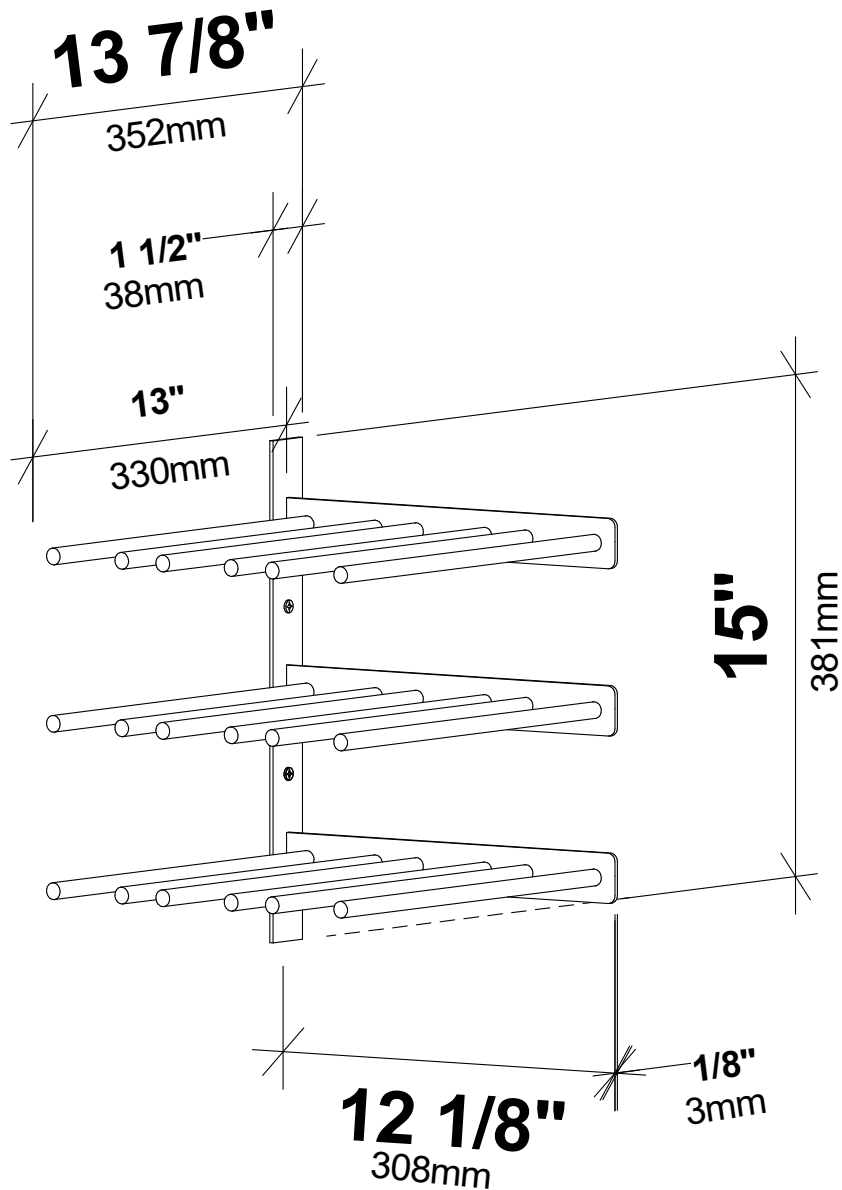

Evolution Wine Wall 15 1C Extension

Spec Sheet for WW-EX153-1C (9-bottle extension, additional purchase required)

VINTAGEVIEW®
MOVING WINE STORAGE FORWARD

4690 Joliet St., Denver, CO 80239 | phone: 866.650.1500 | fax: 866.650.1501 | VintageView.com