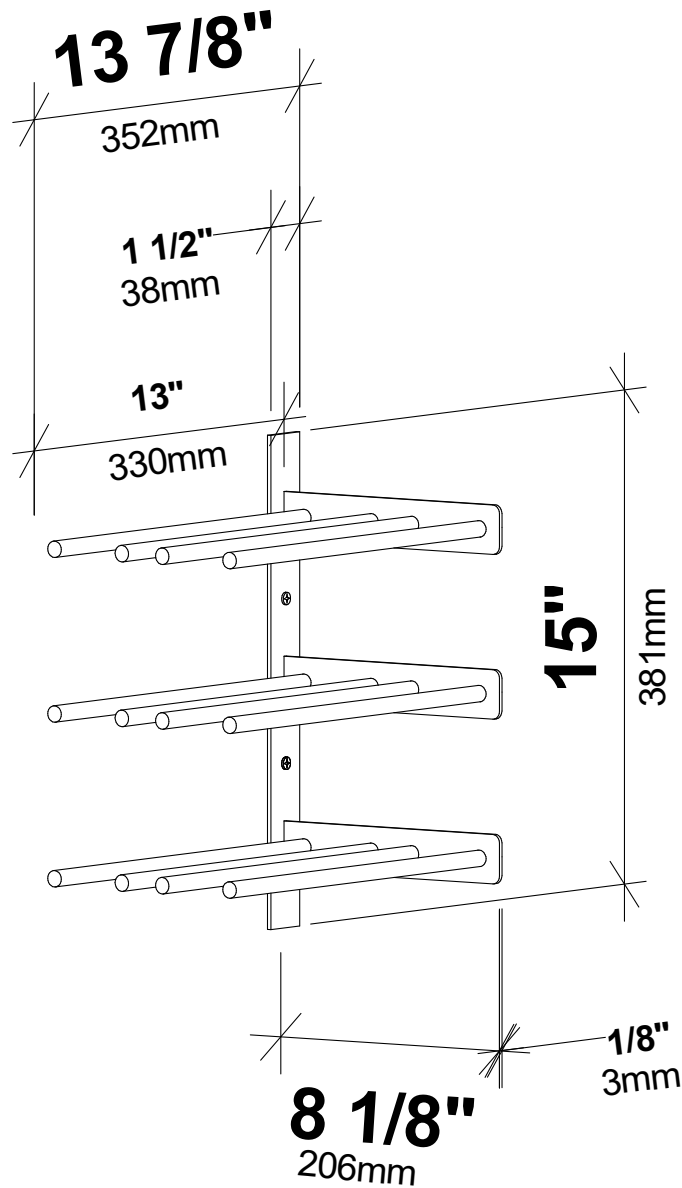

Evolution Wine Wall 15 1C Extension

Spec Sheet for WW-EX152-1C (6-bottle extension, additional purchase required)

VINTAGEVIEW®
MOVING WINE STORAGE FORWARD

4690 Joliet St., Denver, CO 80239 | phone: 866.650.1500 | fax: 866.650.1501 | VintageView.com