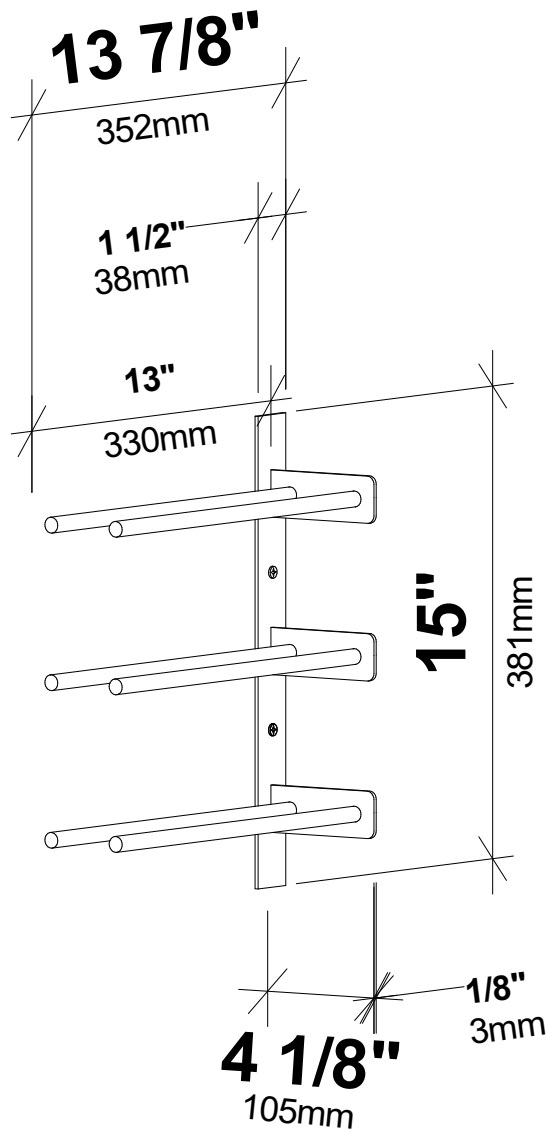

Evolution Wine Wall 15 1C Extension

Spec Sheet for WW-EX151-1C (3-bottle extension, additional purchase required)

VINTAGEVIEW®
MOVING WINE STORAGE FORWARD

4690 Joliet St., Denver, CO 80239 | phone: 866.650.1500 | fax: 866.650.1501 | VintageView.com