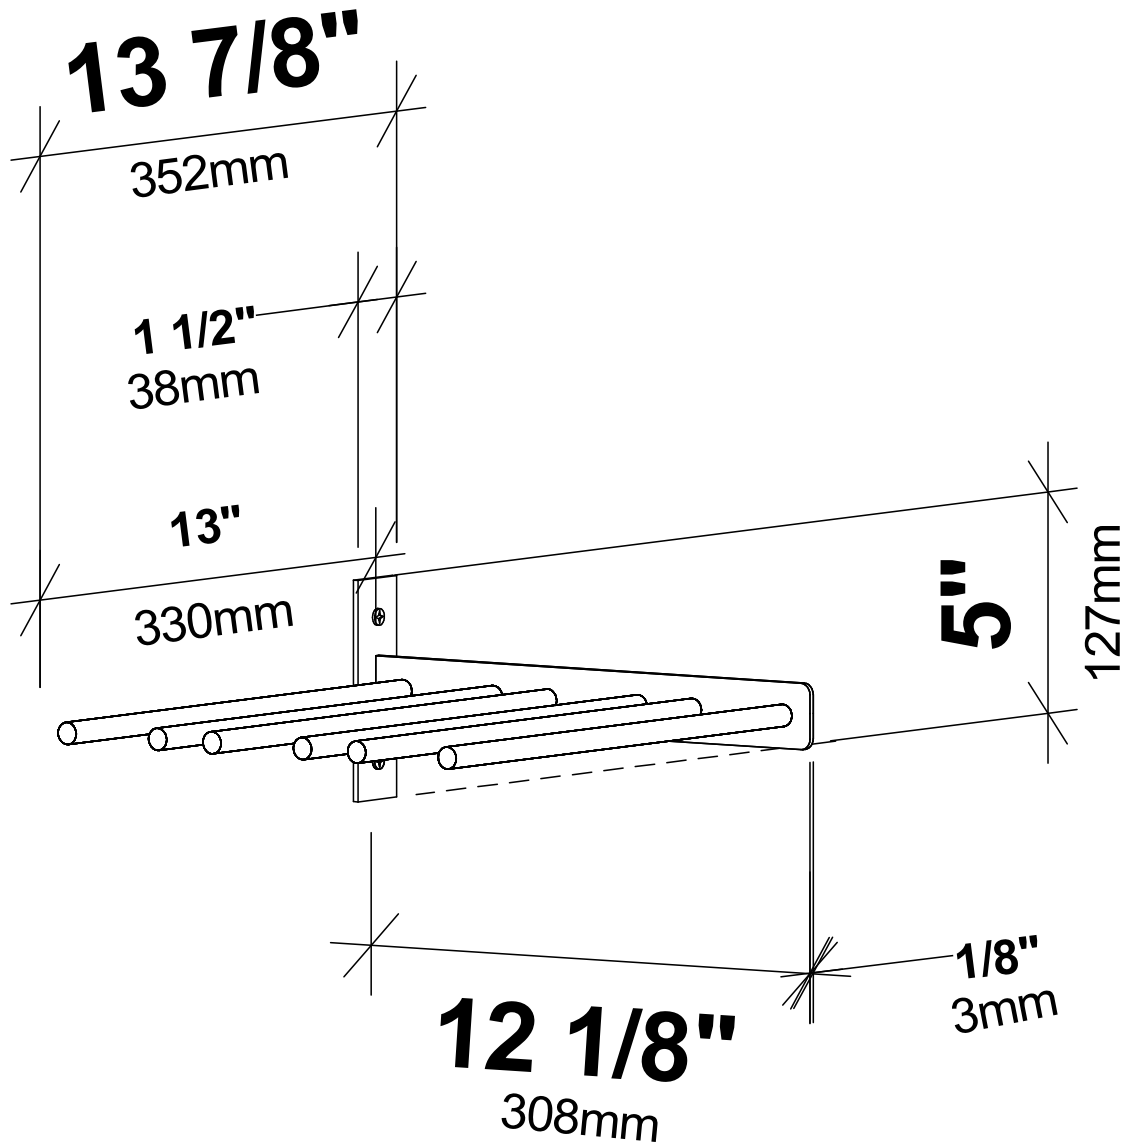

Evolution Wine Wall 5 1C Extension

Spec Sheet for WW-EX053-1C (3-bottle extension, additional purchase required)

VINTAGEVIEW®
MOVING WINE STORAGE FORWARD

4690 Joliet St., Denver, CO 80239 | phone: 866.650.1500 | fax: 866.650.1501 | VintageView.com