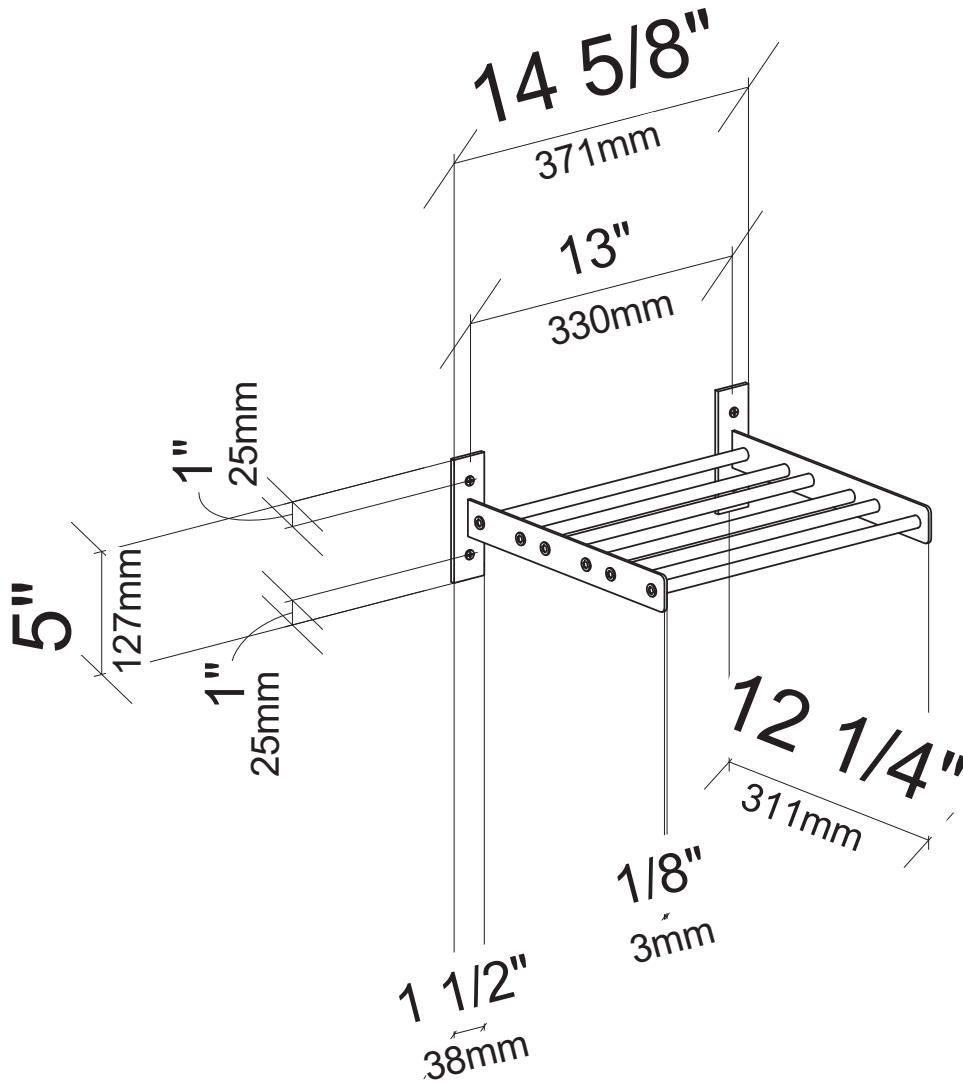

Evolution Wine Wall 5"

Spec Sheet for (WW-053-1C) 3-bottle wine rack.

VINTAGEVIEW[®]
MOVING WINE STORAGE FORWARD

4690 Joliet St, Denver, CO 80239 | phone: 866.650.1500 | fax: 866.650.1501 | VintageView.com