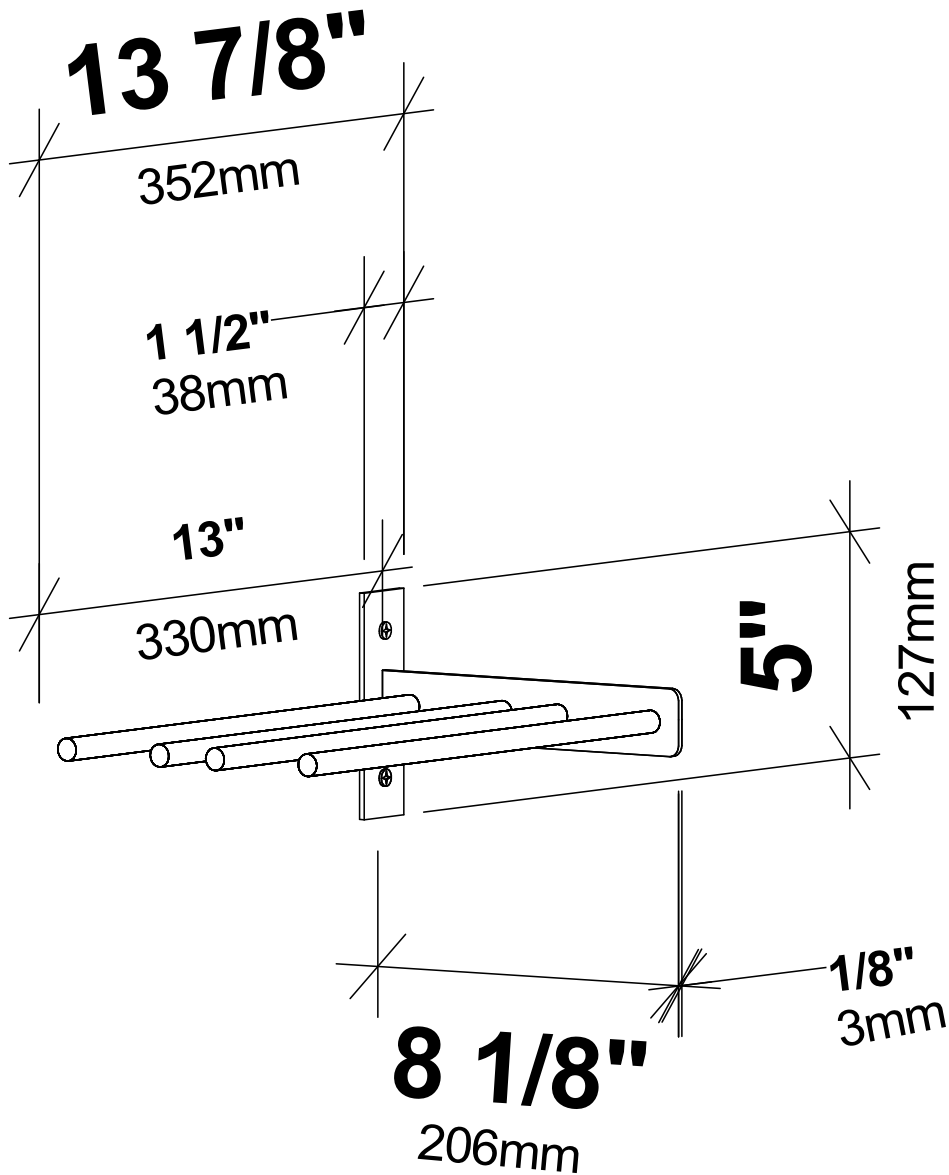

Evolution Wine Wall 5 1C Extension

Spec Sheet for WW-EX052-1C (2-bottle extension, additional purchase required)

VINTAGEVIEW®
MOVING WINE STORAGE FORWARD

4690 Joliet St., Denver, CO 80239 | phone: 866.650.1500 | fax: 866.650.1501 | VintageView.com