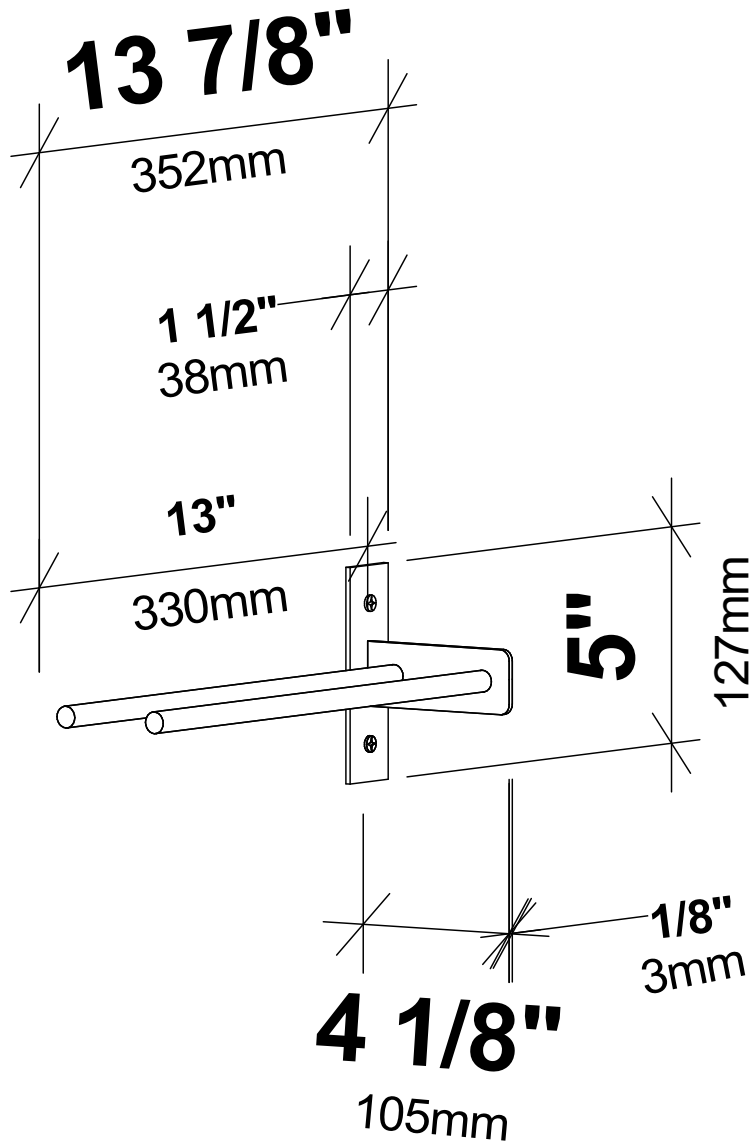

Evolution Wine Wall 5 1C Extension

Spec Sheet for WW-EX051-1C (1-bottle extension, additional purchase required)

VINTAGEVIEW®
MOVING WINE STORAGE FORWARD

4690 Joliet St., Denver, CO 80239 | phone: 866.650.1500 | fax: 866.650.1501 | VintageView.com