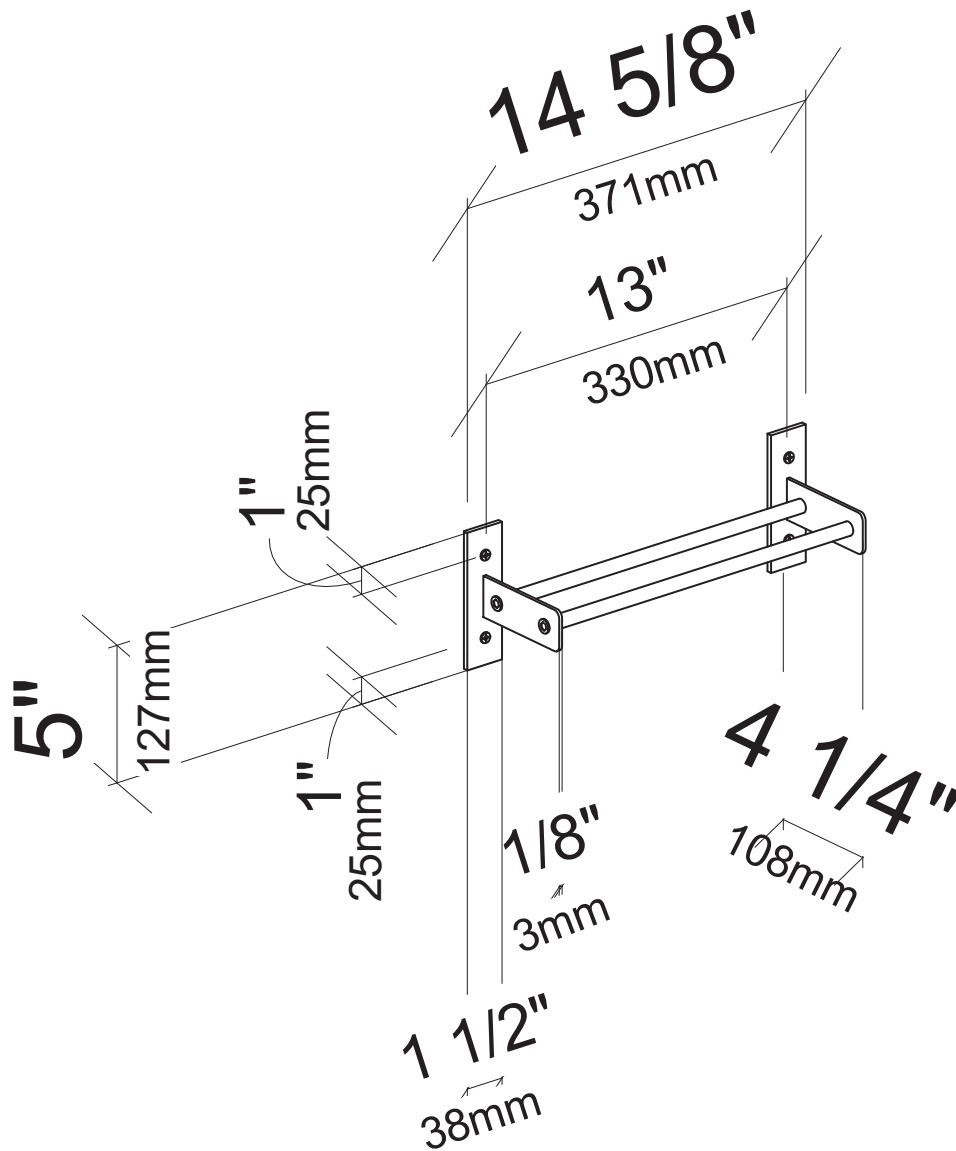

Evolution Wine Wall 5"

Spec Sheet for (WW-051-1C) 1-bottle wine rack.

VINTAGEVIEW[®]
MOVING WINE STORAGE FORWARD

4690 Joliet St, Denver, CO 80239 | phone: 866.650.1500 | fax: 866.650.1501 | VintageView.com