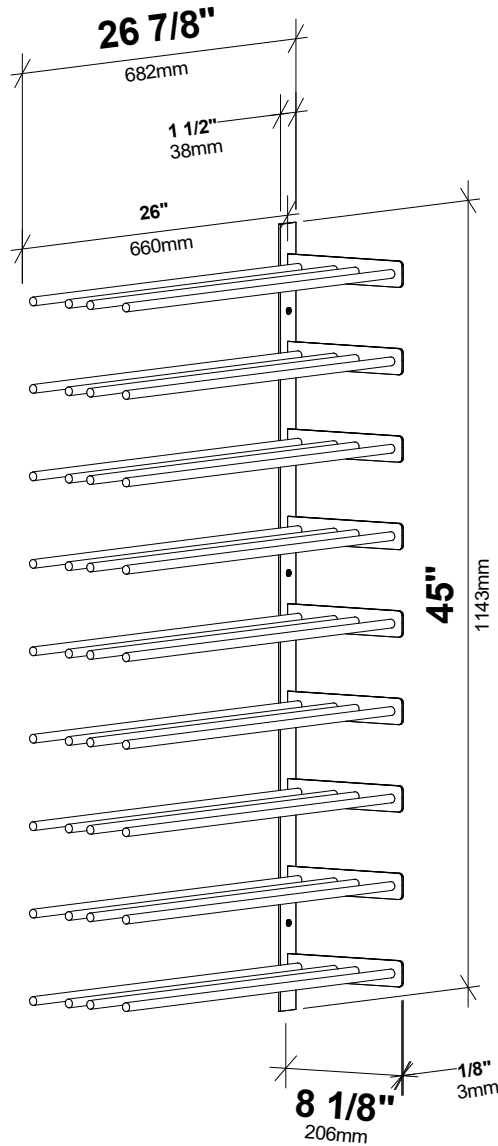

# Evolution Wine Wall Ext 45 2C

Spec Sheet for WW-EX452-2C (36-bottle extension, additional purchase required)

VINTAGEVIEW<sup>®</sup>  
MOVING WINE STORAGE FORWARD

4690 Joliet St., Denver, CO 80239 | phone: 866.650.1500 | fax: 866.650.1501 | [VintageView.com](http://VintageView.com)