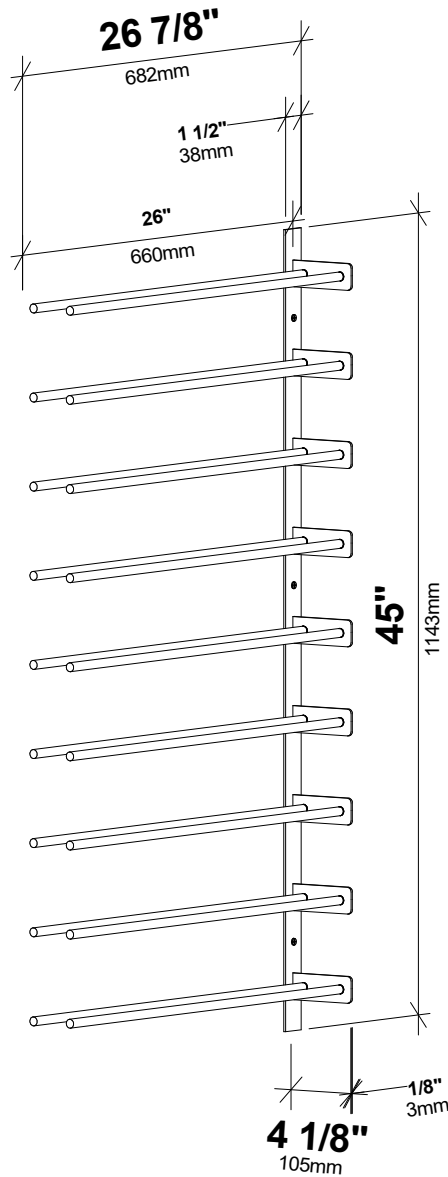

# Evolution Wine Wall Ext 45 2C

Spec Sheet for WW-EX451-2C (18-bottle extension, additional purchase required)

VINTAGEVIEW<sup>®</sup>  
MOVING WINE STORAGE FORWARD

4690 Joliet St., Denver, CO 80239 | phone: 866.650.1500 | fax: 866.650.1501 | [VintageView.com](http://VintageView.com)