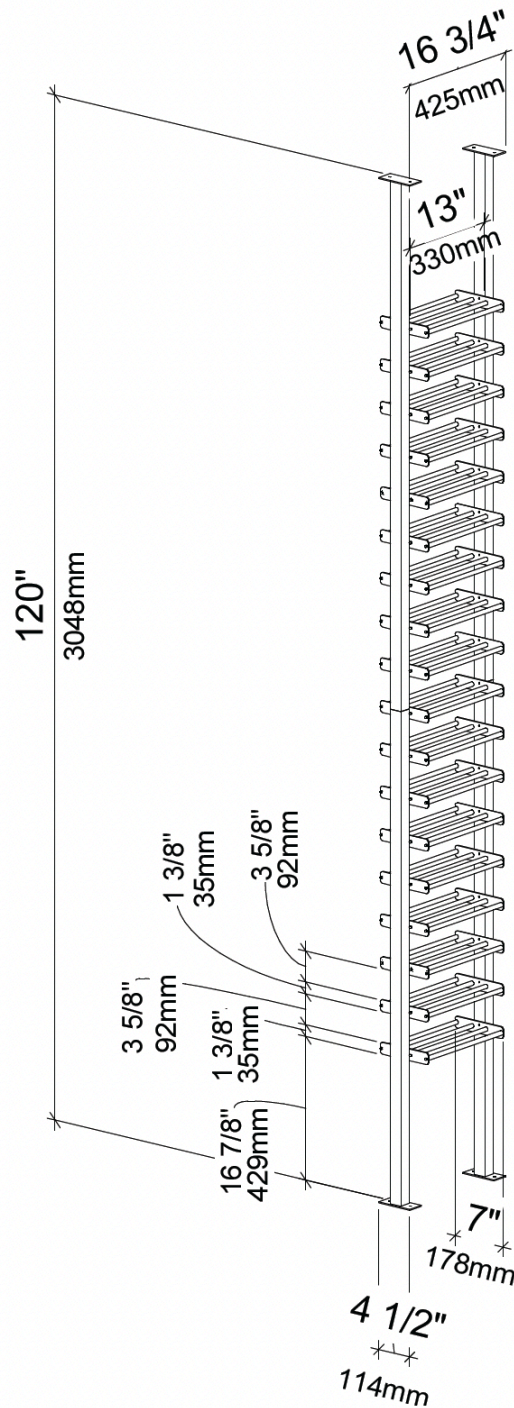

# Evolution Low Profile 1C Wine Rack Kit

Spec Sheet for LP-FCP-KIT-1C-2 (36-bottle wine rack)

## ADD EXTENSIONS:

- 1C: 15" (38cm)
- 2C: 28" (71cm)
- 3C: 41-3/8" (105cm)

## IMPORTANT

Cut Posts to fit ceiling height on site. Top Mounting Base can telescope out a maximum of 2" (51mm) for a total usable height of 122" (3099mm)

SCAN FOR **BILT**. 3D INSTRUCTIONS

POWERED BY **BILT INTELLIGENT INSTRUCTIONS**