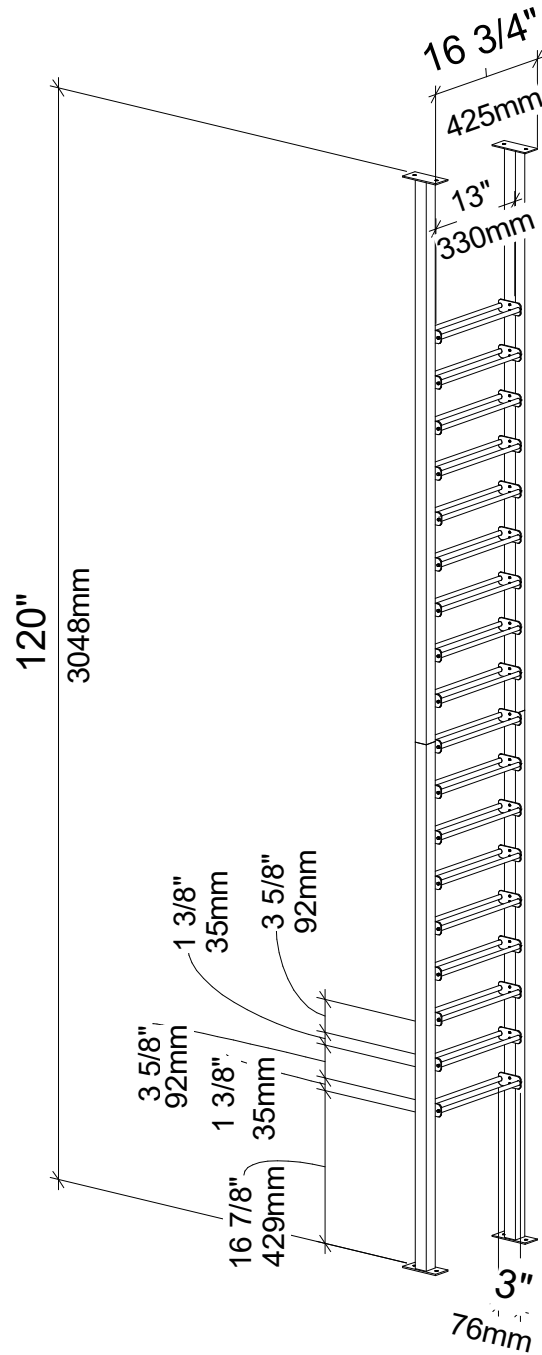

# Evolution Low Profile 1C Wine Rack Kit

Spec Sheet for LP-FCP-KIT-1C-1 (18-bottle wine rack)

### ADD EXTENSIONS:

- 1C: 15" (38cm)
- 2C: 28" (71cm)
- 3C: 41-3/8" (105cm)

**IMPORTANT**  
Cut Posts to fit ceiling height on site. Top Mounting Base can telescope out a maximum of 2" (51mm) for a total usable height of 122" (3099mm)