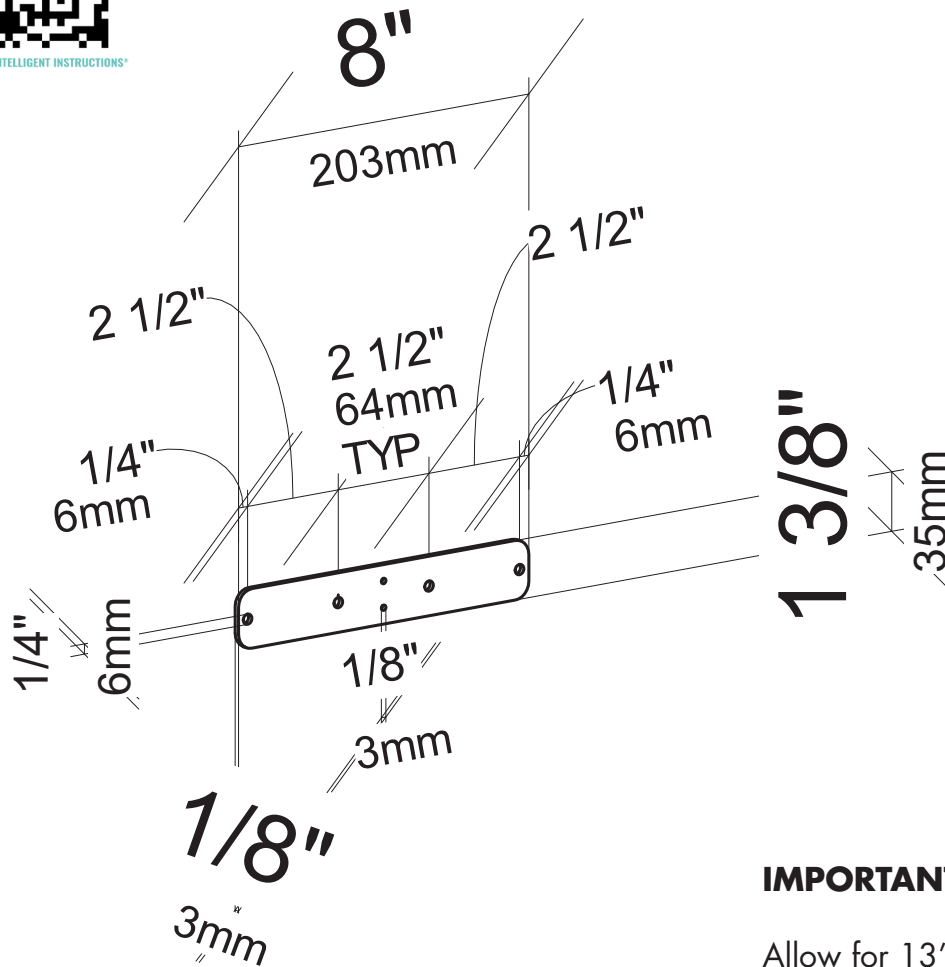

# Vino Rails Post Plate spec sheet

Spec Sheet for (VR2-PL)

SCAN FOR **BILT** 3D INSTRUCTIONS

POWERED BY **BILT INTELLIGENT INSTRUCTIONS**

## IMPORTANT...

Allow for 13" (330mm) total depth to accommodate most 750ml wine bottles.

**VINTAGEVIEW**<sup>®</sup>  
MOVING WINE STORAGE FORWARD

4690 Joliet St., Denver, CO 80239 | phone: 866.650.1500 | fax: 866.650.1501 | [VintageView.com](http://VintageView.com)