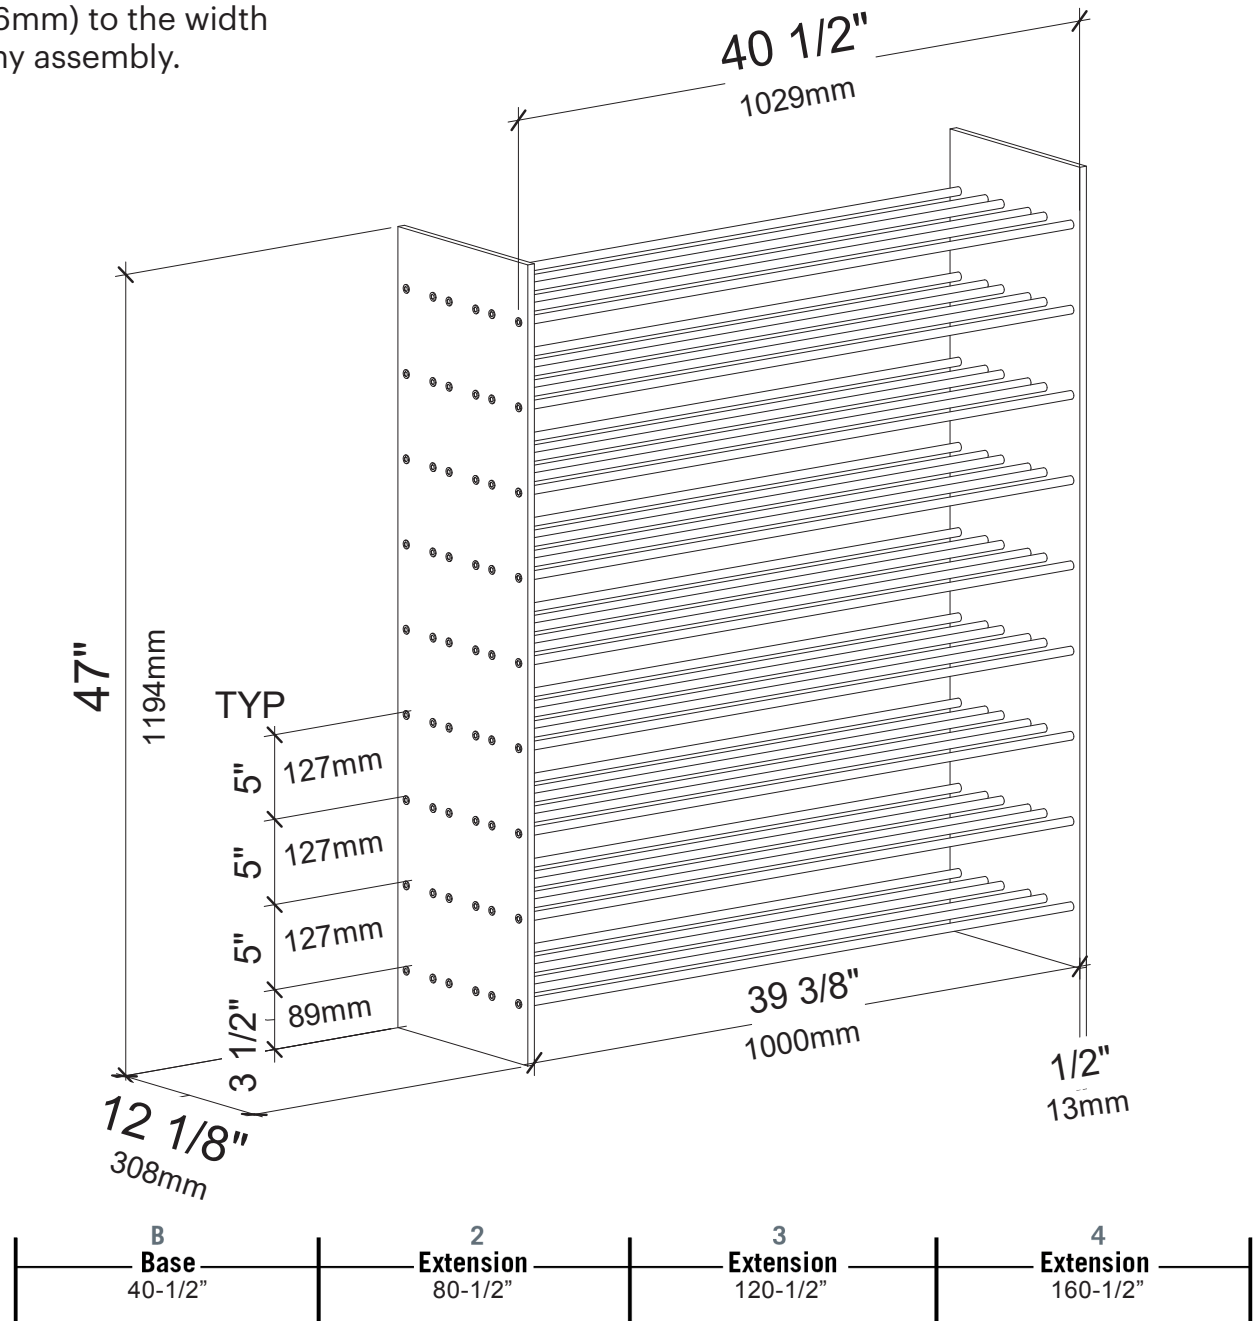

Evolution Wine Tower 47

Spec Sheet for WT-47 (81-bottle wine rack)

Expand to the Side
 Extension Kits add 40"
 (1016mm) to the width
 of any assembly.

VINTAGEVIEW®
 MOVING WINE STORAGE FORWARD

4690 Joliet St., Denver, CO 80239 | phone: 866.650.1500 | fax: 866.650.1501 | VintageView.com