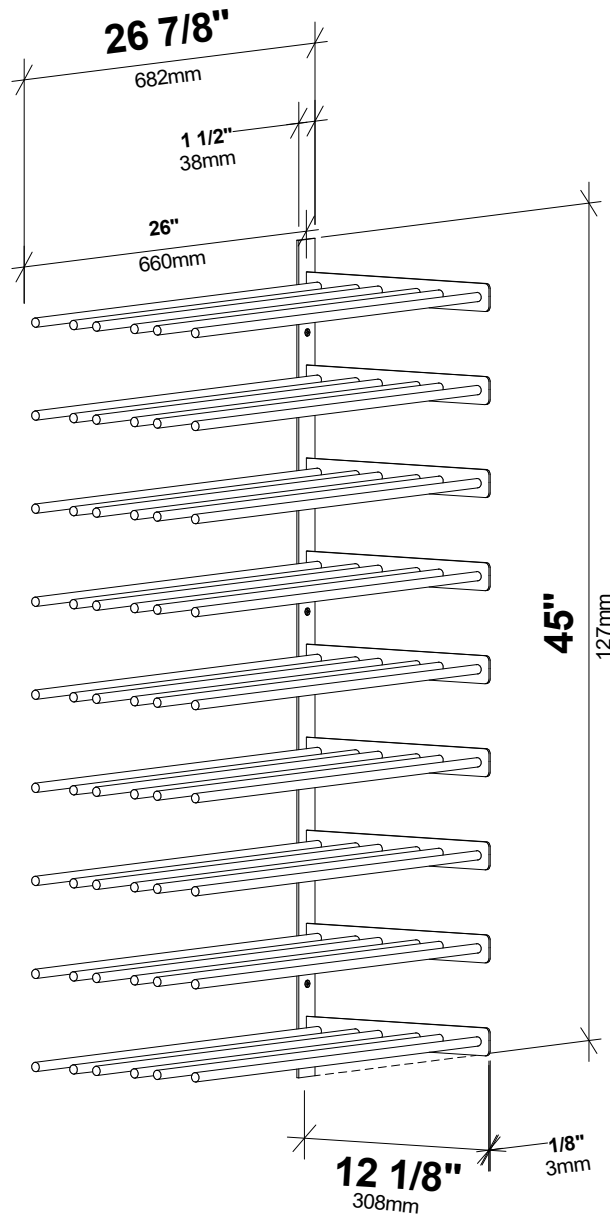

Evolution Wine Wall Ext 45 2C

Spec Sheet for WW-EX453-2C (54-bottle extension, additional purchase required)

VINTAGEVIEW[®]
MOVING WINE STORAGE FORWARD

4690 Joliet St., Denver, CO 80239 | phone: 866.650.1500 | fax: 866.650.1501 | VintageView.com